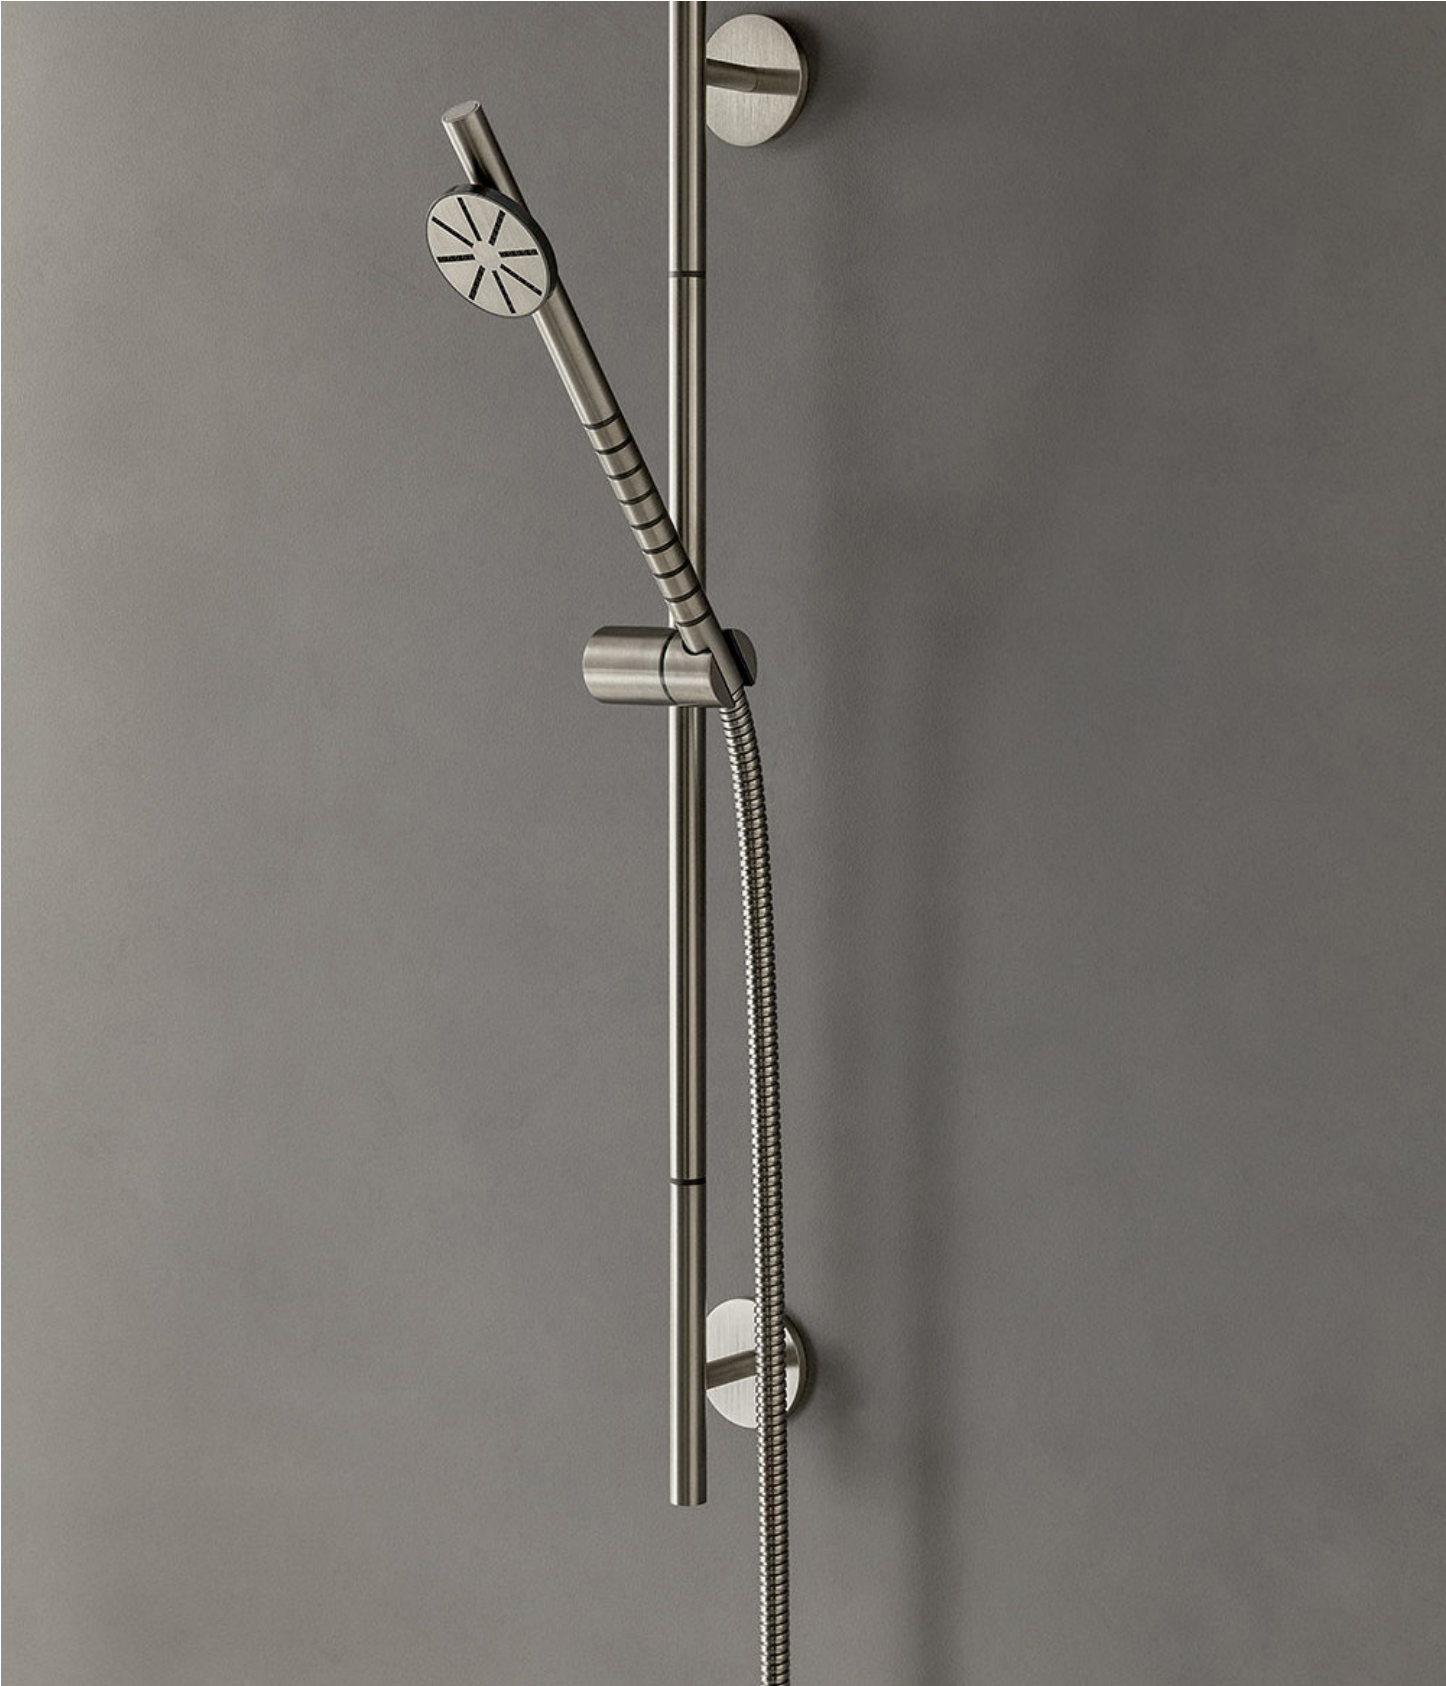

--

Date:
Client:
Project:

**T65**

Shower rail (Standard length 700 mm) with hand shower and hose T60.

**Available in colors**

	Color 20, Brushed chrome
Color 02, Grey	Color 21, Carmine red
Color 04, Light blue	Color 25, Pink
Color 05, Orange	Color 27, Matt black
Color 06, Light green	Color 28, Matt white
Color 08, Yellow	Color 40, Brushed stainless steel
Color 09, Dark grey	Color 60, Black
Color 12, Mocca	Color 61, Brushed black
Color 14, Bright red	Color 63, Copper
Color 15, Dark blue	Color 64, Brushed Copper
Color 16, Polished chrome	Color 65, Gold
Color 17, Gloss black	Color 68, Silver
Color 18, White	Color 70, Brushed Gold
Color 19, Natural brass	