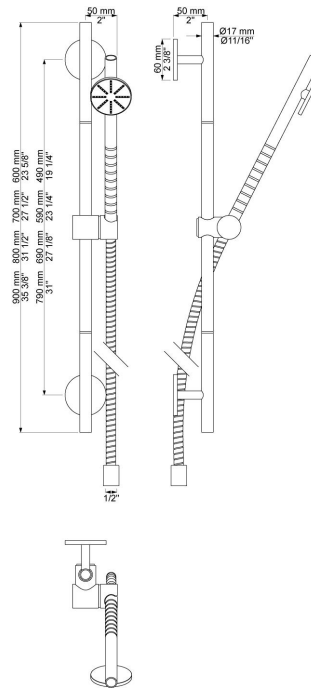

--

Date:
Client:
Project:

**T65**

Shower rail (Standard length 700 mm) with hand shower and hose T60.

**Available in colors**

	Color 20, Brushed chrome
Color 02, Grey	Color 21, Carmine red
Color 04, Light blue	Color 25, Pink
Color 05, Orange	Color 27, Matt black
Color 06, Light green	Color 28, Matt white
Color 08, Yellow	Color 40, Brushed stainless steel
Color 09, Dark grey	Color 60, Black
Color 12, Mocca	Color 61, Brushed black
Color 14, Bright red	Color 63, Copper
Color 15, Dark blue	Color 64, Brushed Copper
Color 16, Polished chrome	Color 65, Gold
Color 17, Gloss black	Color 68, Silver
Color 18, White	Color 70, Brushed Gold
Color 19, Natural brass	