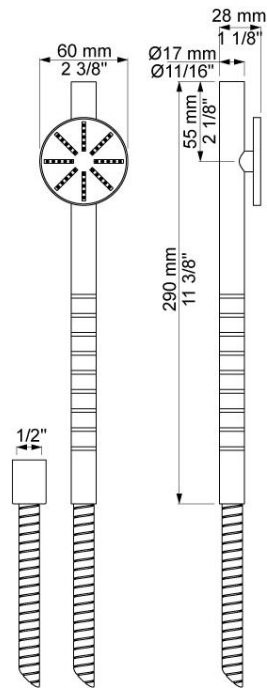

--

Date:
Client:
Project:

**T60**

Hand shower with 1.5 m hose

**Available in colors**

	Color 20, Brushed chrome
Color 02, Grey	Color 21, Carmine red
Color 04, Light blue	Color 25, Pink
Color 05, Orange	Color 27, Matt black
Color 06, Light green	Color 28, Matt white
Color 08, Yellow	Color 40, Brushed stainless steel
Color 09, Dark grey	Color 60, Black
Color 12, Mocca	Color 61, Brushed black
Color 14, Bright red	Color 63, Copper
Color 15, Dark blue	Color 64, Brushed Copper
Color 16, Polished chrome	Color 65, Gold
Color 17, Gloss black	Color 68, Silver
Color 18, White	Color 70, Brushed Gold
Color 19, Natural brass	