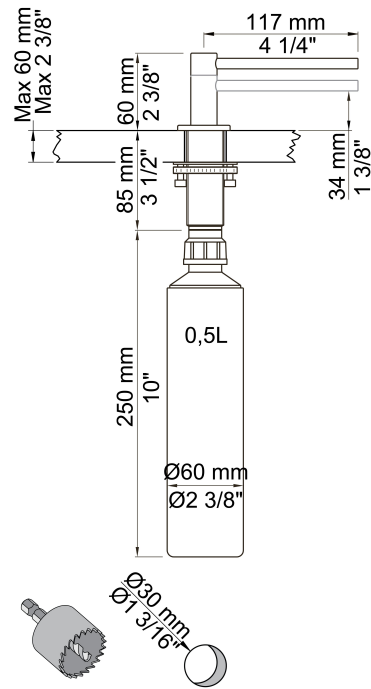

--

Date:
Client:
Project:

T36L

Deck-mounted soap dispenser with extended nozzle. pH neutral liquid soap can be used (pH value: 4,5 - 7,5). Viscosity: approx. 1500cP - 2000cP at 20°C.

Available in colors

	Color 61, Brushed black
Color 16, Polished chrome	Color 63, Copper
Color 19, Natural brass	Color 64, Brushed Copper
Color 20, Brushed chrome	Color 65, Gold
Color 40, Brushed stainless steel	Color 68, Silver
Color 60, Black	Color 70, Brushed Gold