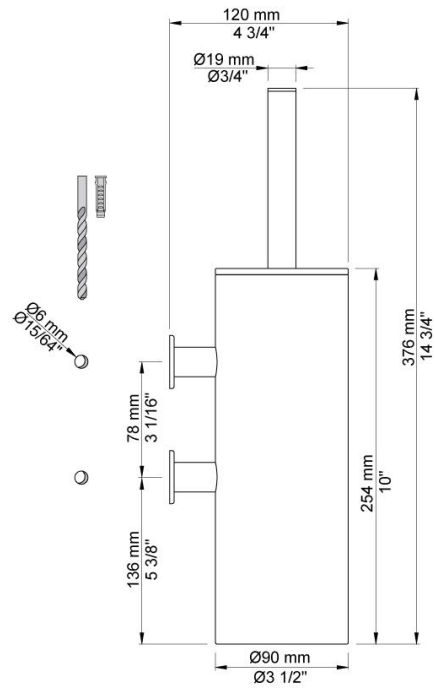

--

Date:
Client:
Project:

**T33**

Toilet brush holder for wall mounting.

**Available in colors**

	Color 20, Brushed chrome
Color 02, Grey	Color 21, Carmine red
Color 04, Light blue	Color 25, Pink
Color 05, Orange	Color 27, Matt black
Color 06, Light green	Color 28, Matt white
Color 08, Yellow	Color 40, Brushed stainless steel
Color 09, Dark grey	Color 60, Black
Color 12, Mocca	Color 61, Brushed black
Color 14, Bright red	Color 63, Copper
Color 15, Dark blue	Color 64, Brushed Copper
Color 16, Polished chrome	Color 65, Gold
Color 17, Gloss black	Color 68, Silver
Color 18, White	Color 70, Brushed Gold
Color 19, Natural brass	