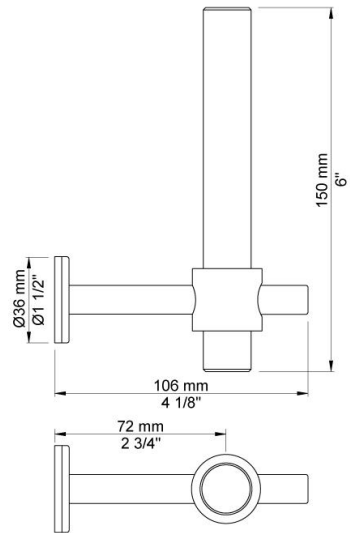

--

Date:
Client:
Project:

T14

Spare toilet roll holder.

Available in colors

	Color 20, Brushed chrome
Color 02, Grey	Color 21, Carmine red
Color 04, Light blue	Color 25, Pink
Color 05, Orange	Color 27, Matt black
Color 06, Light green	Color 28, Matt white
Color 08, Yellow	Color 40, Brushed stainless steel
Color 09, Dark grey	Color 60, Black
Color 12, Mocca	Color 61, Brushed black
Color 14, Bright red	Color 63, Copper
Color 15, Dark blue	Color 64, Brushed Copper
Color 16, Polished chrome	Color 65, Gold
Color 17, Gloss black	Color 68, Silver
Color 18, White	Color 70, Brushed Gold
Color 19, Natural brass	