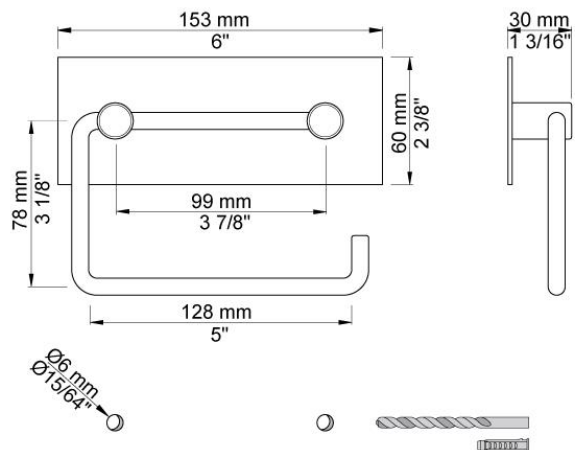

--

Date:
Client:
Project:

T12

Toilet roll holder.

Available in colors

	Color 20, Brushed chrome
Color 02, Grey	Color 21, Carmine red
Color 04, Light blue	Color 25, Pink
Color 05, Orange	Color 27, Matt black
Color 06, Light green	Color 28, Matt white
Color 08, Yellow	Color 40, Brushed stainless steel
Color 09, Dark grey	Color 60, Black
Color 12, Mocca	Color 61, Brushed black
Color 14, Bright red	Color 63, Copper
Color 15, Dark blue	Color 64, Brushed Copper
Color 16, Polished chrome	Color 65, Gold
Color 17, Gloss black	Color 68, Silver
Color 18, White	Color 70, Brushed Gold
Color 19, Natural brass	