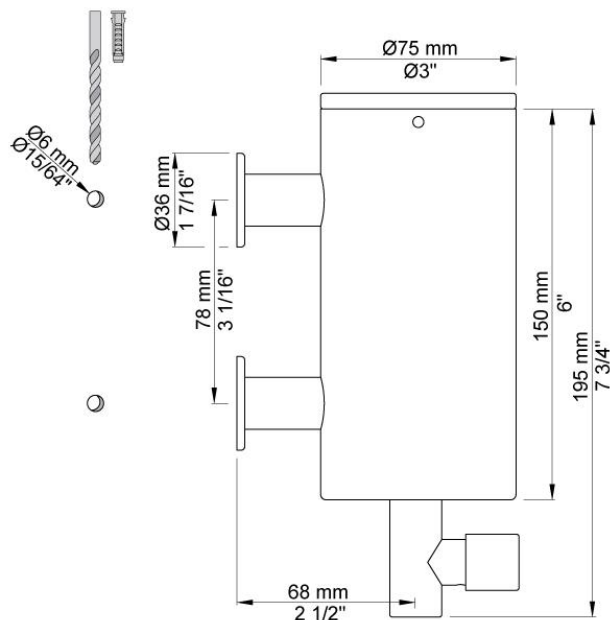

--

Date:
Client:
Project:

T10

Soap dispenser 0.5 l. pH neutral liquid soap can be used (pH value: 4,5 - 7,5). Viscosity: Approx. 1500cP - 2000cP at 20°C.

Available in colors

	Color 20, Brushed chrome
Color 02, Grey	Color 21, Carmine red
Color 04, Light blue	Color 25, Pink
Color 05, Orange	Color 27, Matt black
Color 06, Light green	Color 28, Matt white
Color 08, Yellow	Color 40, Brushed stainless steel
Color 09, Dark grey	Color 60, Black
Color 12, Mocca	Color 61, Brushed black
Color 14, Bright red	Color 63, Copper
Color 15, Dark blue	Color 64, Brushed Copper
Color 16, Polished chrome	Color 65, Gold
Color 17, Gloss black	Color 68, Silver
Color 18, White	Color 70, Brushed Gold
Color 19, Natural brass	