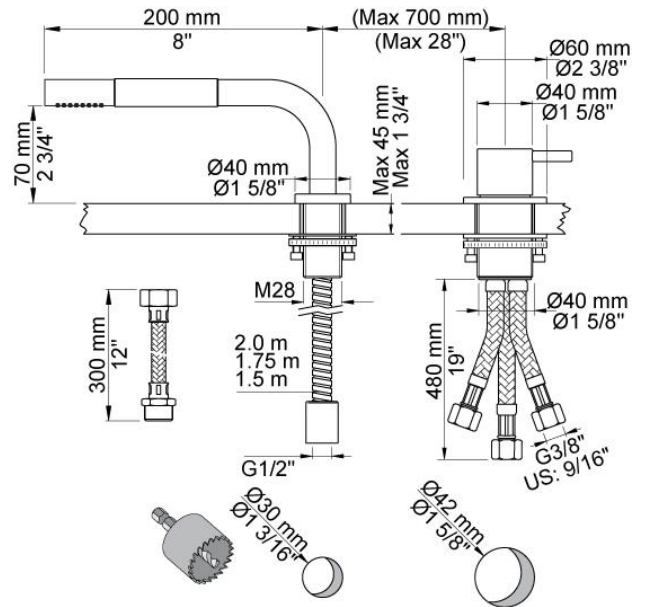

--

Date:
Client:
Project:

**SC9**

One-handle mixer 500 with hand shower T1.

**Flow**

	Bar:	1.0	2.0	3.0	4.0	5.0
SC9	(l/min)	5.8	8.2	10.0	11.6	12.9

**Available in colors**

	Color 20, Brushed chrome
Color 02, Grey	Color 21, Carmine red
Color 04, Light blue	Color 25, Pink
Color 05, Orange	Color 27, Matt black
Color 06, Light green	Color 28, Matt white
Color 08, Yellow	Color 40, Brushed stainless steel
Color 09, Dark grey	Color 60, Black
Color 12, Mocca	Color 61, Brushed black
Color 14, Bright red	Color 63, Copper
Color 15, Dark blue	Color 64, Brushed Copper
Color 16, Polished chrome	Color 65, Gold
Color 17, Gloss black	Color 68, Silver
Color 18, White	Color 70, Brushed Gold
Color 19, Natural brass	

**500**  
One-handle table-mounted mixer.  
Pipe size: 3/8"

**T1**  
Deck mounted pull out hand shower, with hose. Work top: Max. 45 mm. Hole cut out size: 30 mm.