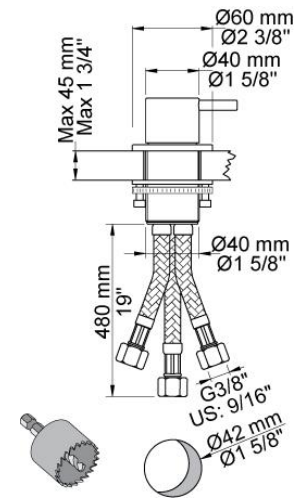

--

Date:
Client:
Project:

**SC9**

One-handle mixer 500 with hand shower T1.

**Flow**

	Bar:	1.0	2.0	3.0	4.0	5.0
SC9	(l/min)	5.8	8.2	10.0	11.6	12.9

**Available in colors**

	Color 20, Brushed chrome
Color 02, Grey	Color 21, Carmine red
Color 04, Light blue	Color 25, Pink
Color 05, Orange	Color 27, Matt black
Color 06, Light green	Color 28, Matt white
Color 08, Yellow	Color 40, Brushed stainless steel
Color 09, Dark grey	Color 60, Black
Color 12, Mocca	Color 61, Brushed black
Color 14, Bright red	Color 63, Copper
Color 15, Dark blue	Color 64, Brushed Copper
Color 16, Polished chrome	Color 65, Gold
Color 17, Gloss black	Color 68, Silver
Color 18, White	Color 70, Brushed Gold
Color 19, Natural brass	

**500**  
One-handle table-mounted mixer.  
Pipe size: 3/8"

**T1**  
Deck mounted pull out hand shower, with hose. Work top: Max. 45 mm. Hole cut out size: 30 mm.