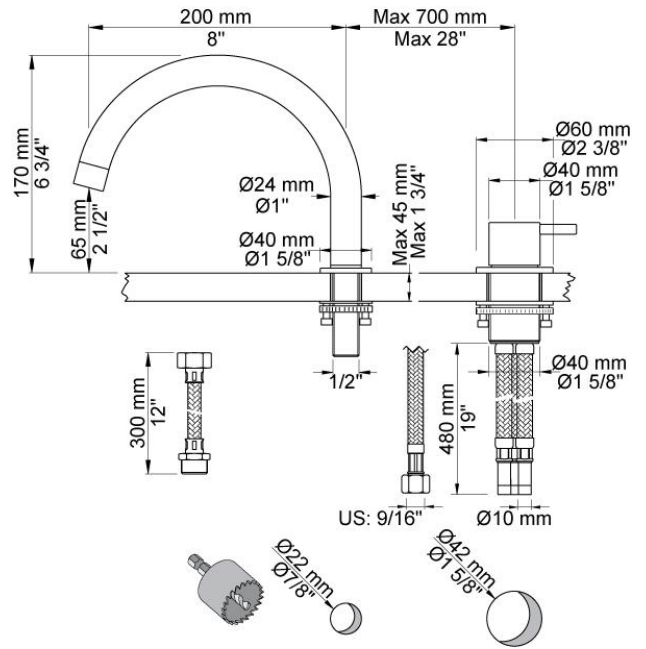

--

Date:
Client:
Project:

PSB Singapore

**SC7**

One-handle mixer 2500 with swivel spout 090E.

**Flow**

	Bar:	1.0	2.0	3.0	4.0	5.0
SC7	(l/min)	10.4	14.7	18.0	20.8	23.2

**Available in colors**

**090E**  
Swivel spout. Height 170 mm. Hole cut out size: 22 mm.

**2500**  
One-handle table-mounted mixer, high flow.