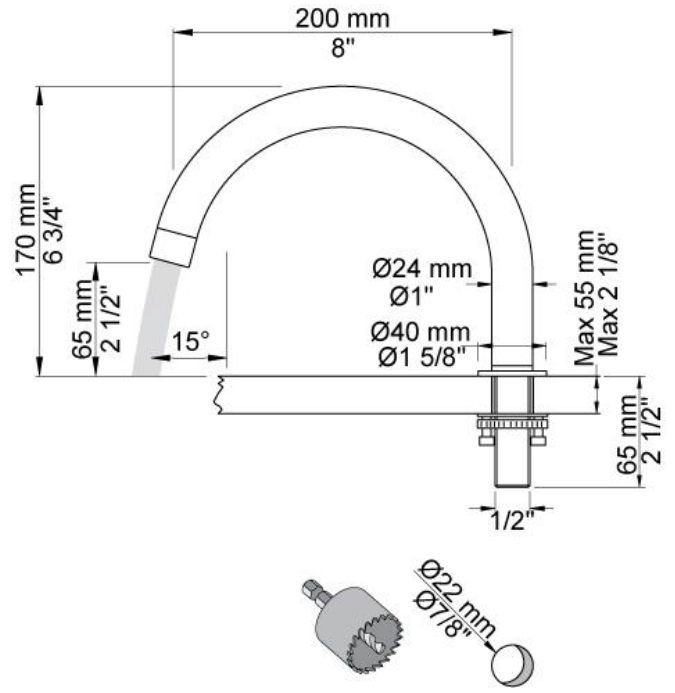

--

Date:
Client:
Project:

PSB Singapore

**SC7**

One-handle mixer 2500 with swivel spout 090E.

**Flow**

	Bar:	1.0	2.0	3.0	4.0	5.0
SC7	(l/min)	10.4	14.7	18.0	20.8	23.2

**Available in colors**

**090E**  
Swivel spout. Height 170 mm. Hole cut out size: 22 mm.

**2500**  
One-handle table-mounted mixer, high flow.