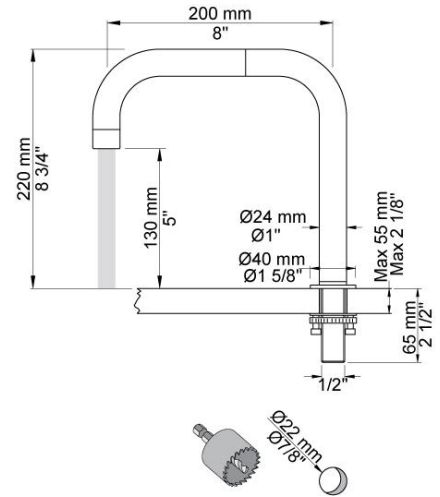

--

Date:
Client:
Project:

PSB Singapore

**SC5**

One-handle mixer 2500 with double swivel spout 090D.

**Flow**

	Bar:	1.0	2.0	3.0	4.0	5.0
SC5	(l/min)	10.4	14.7	18.0	20.8	23.2

**Available in colors**

**090D**  
Double swivel spout. Height 220 mm. Hole cut out size: 22 mm.

**2500**  
One-handle table-mounted mixer, high flow.