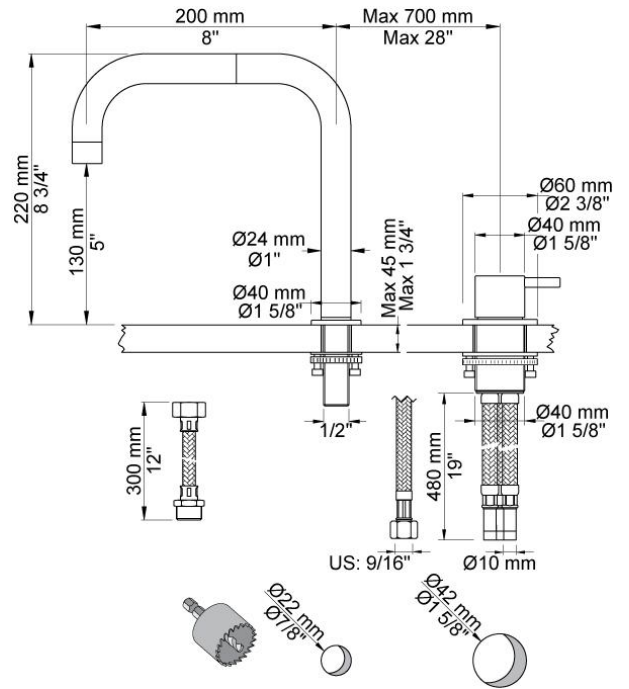

--

Date:
Client:
Project:

PSB Singapore

**SC5**

One-handle mixer 2500 with double swivel spout 090D.

**Flow**

	Bar:	1.0	2.0	3.0	4.0	5.0
SC5	(l/min)	10.4	14.7	18.0	20.8	23.2

**Available in colors**

**090D**  
Double swivel spout. Height 220 mm. Hole cut out size: 22 mm.

**2500**  
One-handle table-mounted mixer, high flow.