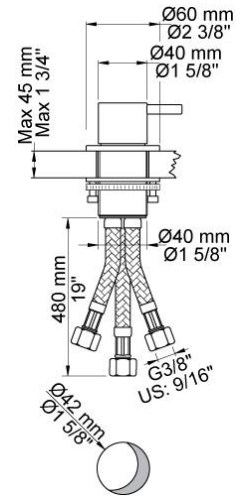

--

Date:
Client:
Project:

PSB Singapore

SC3

One-handle mixer 2500 can be used in conjunction with A24, one-handle mixer 2500 with hand shower T1. A24 sold separately.

Flow

	Bar:	1.0	2.0	3.0	4.0	5.0
2500	(l/min)	10.8	15.3	18.7	21.6	24.1
2500 ¹⁾	(l/min)	8.7	12.2	15.0	17.3	19.4
T1	(l/min)	5.8	8.2	10.0	11.6	12.9

2500
One-handle table-mounted mixer, high flow.

T1
Deck mounted pull out hand shower, with hose. Work top: Max. 45 mm. Hole cut out size: 30 mm.