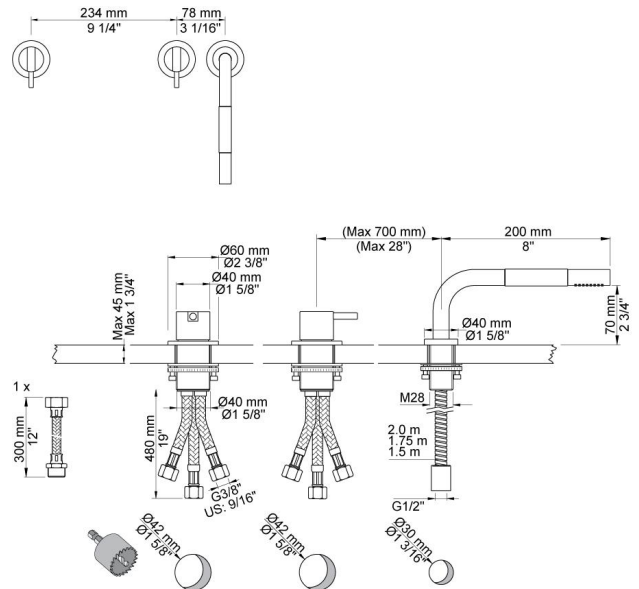

SC3

One-handle mixer 2500 can be used in conjunction with A24, one-handle mixer 2500 with hand shower T1. A24 sold separately.

Flow

	Bar:	1.0	2.0	3.0	4.0	5.0
2500	(l/min)	10.8	15.3	18.7	21.6	24.1
2500 ¹⁾	(l/min)	8.7	12.2	15.0	17.3	19.4
T1	(l/min)	5.8	8.2	10.0	11.6	12.9

¹⁾ A24

Available in colors

	Color 20, Brushed chrome
Color 02, Grey	Color 21, Carmine red
Color 04, Light blue	Color 25, Pink
Color 05, Orange	Color 27, Matt black
Color 06, Light green	Color 28, Matt white
Color 08, Yellow	Color 40, Brushed stainless steel
Color 09, Dark grey	Color 60, Black
Color 12, Mocca	Color 61, Brushed black
Color 14, Bright red	Color 63, Copper
Color 15, Dark blue	Color 64, Brushed Copper
Color 16, Polished chrome	Color 65, Gold
Color 17, Gloss black	Color 68, Silver
Color 18, White	Color 70, Brushed Gold
Color 19, Natural brass