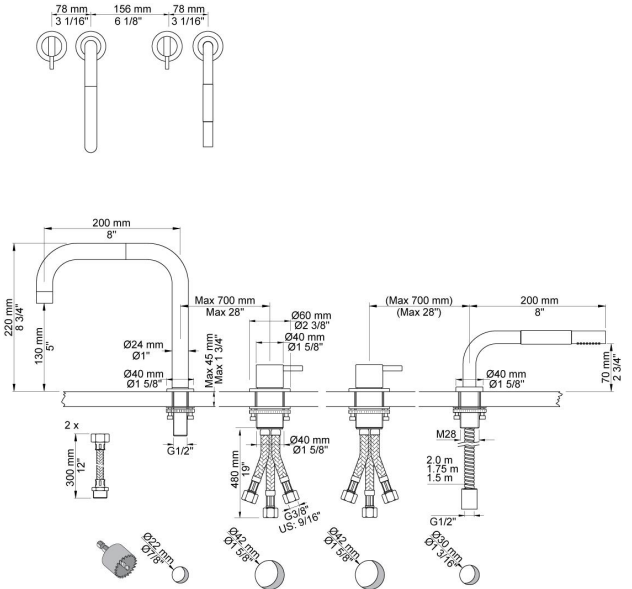

--

Date:
Client:
Project:

PSB Singapore

SC10

One-handle mixer 2500 with double swivel spout 090D and hand shower T1.

Flow

	Bar:	1.0	2.0	3.0	4.0	5.0
090D	(l/min)	10.4	14.7	18.0	20.8	23.2
T1	(l/min)	5.8	8.2	10.0	11.6	12.9

090D
Double swivel spout. Height 220 mm. Hole cut out size: 22 mm.

2500
One-handle table-mounted mixer, high flow.

T1
Deck mounted pull out hand shower, with hose. Work top: Max. 45 mm. Hole cut out size: 30 mm.