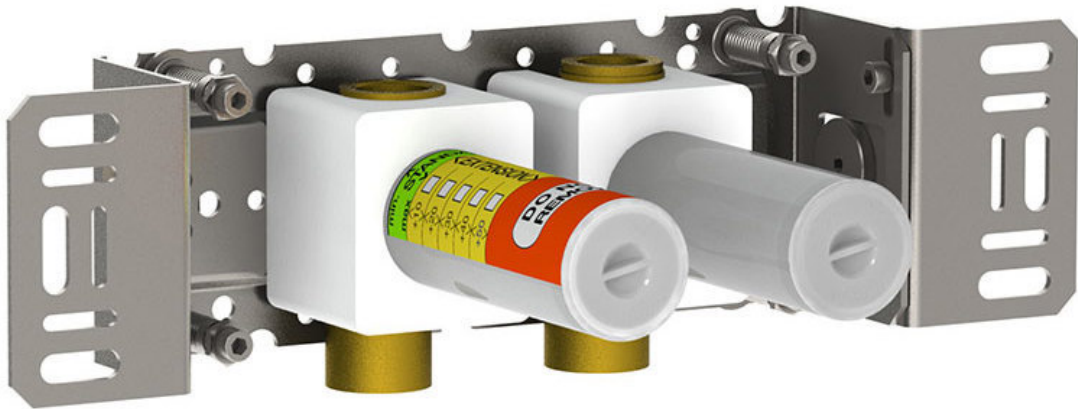

--

Date:
Client:
Project:

S42V

Build-in double stop valve, 3/4". 3/4" connection to copper, steel, iron or pex pipe work.

Flow

	Bar:	1.0	2.0	3.0	4.0	5.0
S42V	(l/min)	44.5	62.9	77.0	88.9	99.4

Available in colors