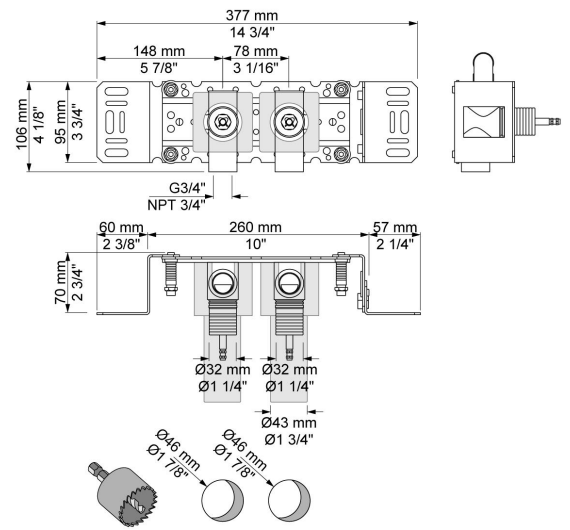

--

Date:
Client:
Project:

S42V

Build-in double stop valve, 3/4". 3/4" connection to copper, steel, iron or pex pipe work.

Flow

	Bar:	1.0	2.0	3.0	4.0	5.0
S42V	(l/min)	44.5	62.9	77.0	88.9	99.4

Available in colors