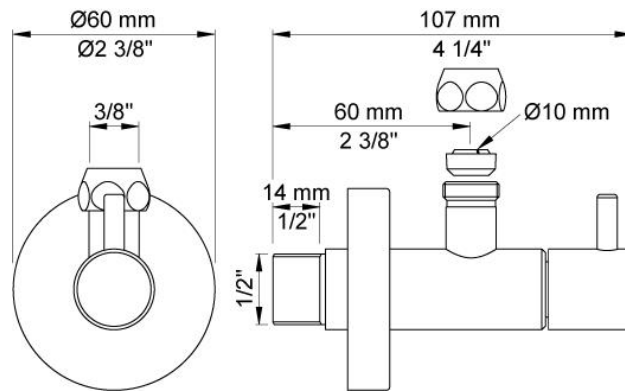

--

Date:
Client:
Project:

S10

½" angle stop valve.

Flow

	Bar:	1.0	2.0	3.0	4.0	5.0
S10	(l/min)	15.6	22.1	27.0	31.2	34.9

Available in colors

	Color 20, Brushed chrome
Color 02, Grey	Color 21, Carmine red
Color 04, Light blue	Color 25, Pink
Color 05, Orange	Color 27, Matt black
Color 06, Light green	Color 28, Matt white
Color 08, Yellow	Color 40, Brushed stainless steel
Color 09, Dark grey	Color 60, Black
Color 12, Mocca	Color 61, Brushed black
Color 14, Bright red	Color 63, Copper
Color 15, Dark blue	Color 64, Brushed Copper
Color 16, Polished chrome	Color 65, Gold
Color 17, Gloss black	Color 68, Silver
Color 18, White	Color 70, Brushed Gold
Color 19, Natural brass	