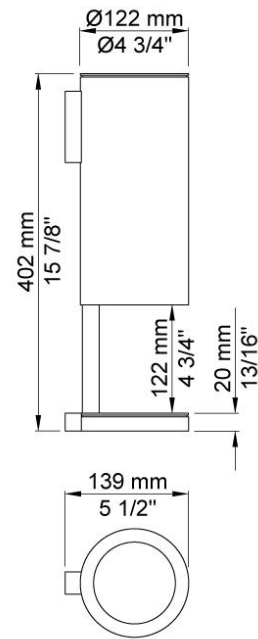

RS11/1

Wall-mounted hands-free sanitiser spirit, foam or fluid soap/sanitiser gel dispenser. Capacity: 1000 ml equals 1000 doses. Battery: 4 x 1,5V AA. Separate pump units included: VR414 for sanitiser spirit. VR415 for foam soap and foam disinfection. VR416 for all kinds of fluid soap and sanitiser gel. Available in all VOLA finishes, container, ring and lid in black or white.

Ada approved.

Available in colors

	Color 20, Brushed chrome
Color 02, Grey	Color 21, Carmine red
Color 04, Light blue	Color 25, Pink
Color 05, Orange	Color 27, Matt black
Color 06, Light green	Color 28, Matt white
Color 08, Yellow	Color 40, Brushed stainless steel
Color 09, Dark grey	Color 60, Black
Color 12, Mocca	Color 61, Brushed black
Color 14, Bright red	Color 63, Copper
Color 15, Dark blue	Color 64, Brushed Copper
Color 16, Polished chrome	Color 65, Gold
Color 17, Gloss black	Color 68, Silver
Color 18, White	Color 70, Brushed Gold
Color 19, Natural brass