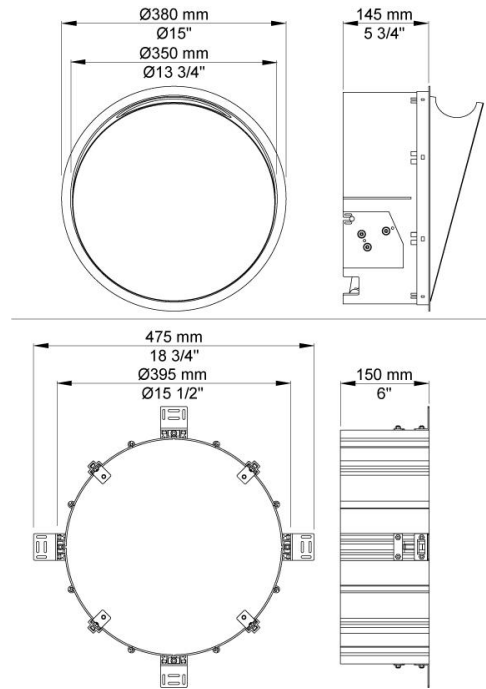

--

Date:
Client:
Project:

RS1

Build-in waste bin. Build-in depth: 150 mm. Diameter incl. ring: 380 mm. Capacity: 2,5 litre/20-30 tissues. Bags for RS1 size 39 cm x 28 cm. Surface colour white or black. The visual part consists of: Ring, material: High polished chrome, natural brass, brushed chrome, brushed stainless steel or 15 different colours. Container, material frontplate: PC/ABS laquered, surface colour white or black.