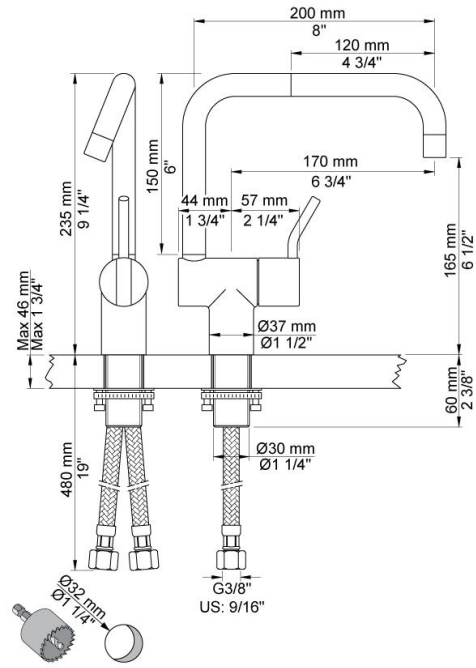

--

Date:
Client:
Project:

KV1M

One-handle mixer with ceramic disc technology, medium lever and double swivel spout and water saving aerator. Height 235 mm. Pipe size: 3/8". Hole cut out size: 32 mm.

Ada approved.

Flow

	Bar:	1.0	2.0	3.0	4.0	5.0
KV1M	(l/min)	4.8	6.8	8.3	8.3	8.3
KV1M ¹⁾	(l/min)	2.6	3.7	4.5	4.5	4.5

¹⁾ US standard

Available in colors

	Color 20, Brushed chrome
Color 02, Grey	Color 21, Carmine red
Color 04, Light blue	Color 25, Pink
Color 05, Orange	Color 27, Matt black
Color 06, Light green	Color 28, Matt white
Color 08, Yellow	Color 40, Brushed stainless steel
Color 09, Dark grey	Color 60, Black
Color 12, Mocca	Color 61, Brushed black
Color 14, Bright red	Color 63, Copper
Color 15, Dark blue	Color 64, Brushed Copper
Color 16, Polished chrome	Color 65, Gold
Color 17, Gloss black	Color 68, Silver
Color 18, White	Color 70, Brushed Gold
Color 19, Natural brass	