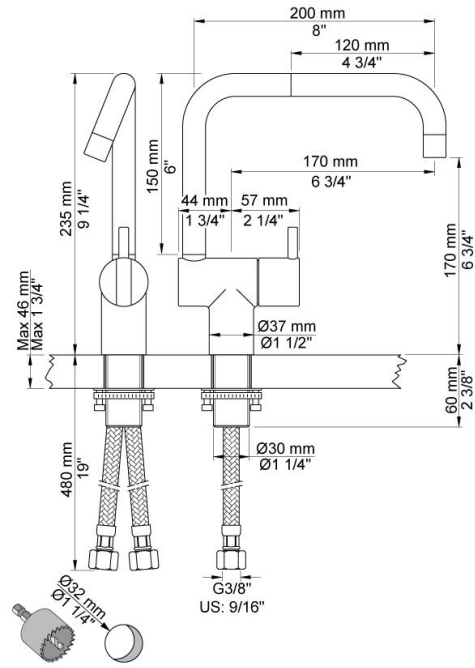

KV1

One-handle mixer with ceramic disc technology, double swivel spout and water saving aerator. Height 235 mm. Pipe size: 3/8". Hole cut out size: 32 mm.

Flow

	Bar:	1.0	2.0	3.0	4.0	5.0
KV1	(l/min)	4.8	6.8	8.3	8.3	8.3
KV1 ¹⁾	(l/min)	2.6	3.7	4.5	4.5	4.5

¹⁾ USA standard

Available in colors

	Color 20, Brushed chrome
Color 02, Grey	Color 21, Carmine red
Color 04, Light blue	Color 25, Pink
Color 05, Orange	Color 27, Matt black
Color 06, Light green	Color 28, Matt white
Color 08, Yellow	Color 40, Brushed stainless steel
Color 09, Dark grey	Color 60, Black
Color 12, Mocca	Color 61, Brushed black
Color 14, Bright red	Color 63, Copper
Color 15, Dark blue	Color 64, Brushed Copper
Color 16, Polished chrome	Color 65, Gold
Color 17, Gloss black	Color 68, Silver
Color 18, White	Color 70, Brushed Gold
Color 19, Natural brass