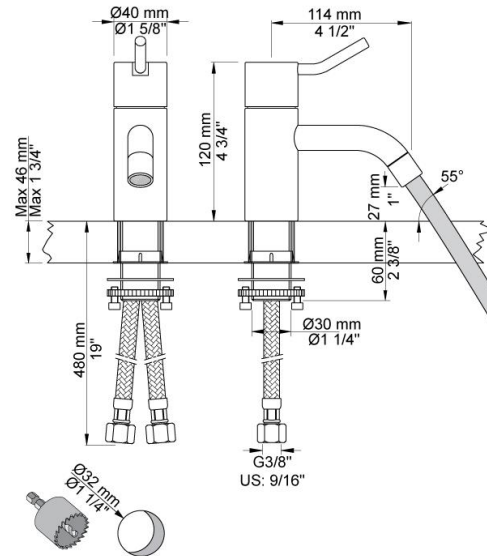

--

Date:
Client:
Project:

HV1M

One-handle mixer with ceramic disc technology, with medium lever and fixed spout with water saving aerator. Height 120 mm. Pipe size: 3/8". Hole cut out size: 32 mm.

Ada approved.

Flow

	Bar:	1.0	2.0	3.0	4.0	5.0
HV1M	(l/min)	2.9	4.1	5.0	5.0	5.0
HV1M ¹⁾	(l/min)	2.6	3.7	4.5	4.5	4.5

¹⁾ USA standard

Available in colors

	Color 20, Brushed chrome
Color 02, Grey	Color 21, Carmine red
Color 04, Light blue	Color 25, Pink
Color 05, Orange	Color 27, Matt black
Color 06, Light green	Color 28, Matt white
Color 08, Yellow	Color 40, Brushed stainless steel
Color 09, Dark grey	Color 60, Black
Color 12, Mocca	Color 61, Brushed black
Color 14, Bright red	Color 63, Copper
Color 15, Dark blue	Color 64, Brushed Copper
Color 16, Polished chrome	Color 65, Gold
Color 17, Gloss black	Color 68, Silver
Color 18, White	Color 70, Brushed Gold
Color 19, Natural brass	