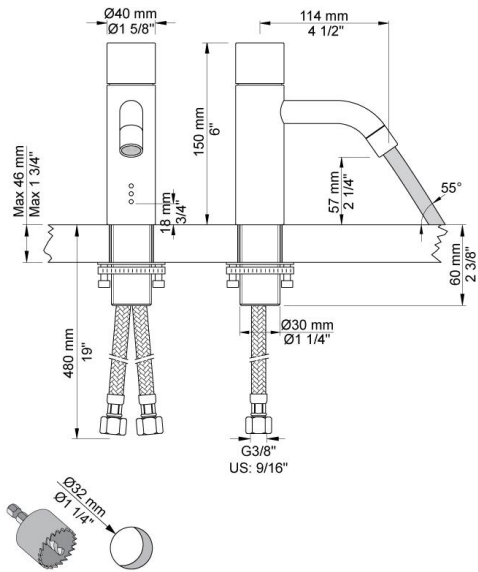

--

Date:
Client:
Project:

HV1EN

Basin mixer with on-off sensor for 'hands free' operation. Height 150 mm. Incl. an external mains transformer. Valve box for electronic mixer, VR2618 enclosed.

Ada approved.

Flow

	Bar:	1.0	2.0	3.0	4.0	5.0
HV1EN	(l/min)	2.9	4.1	5.0	5.0	5.0
HV1EN ¹⁾	(l/min)	2.6	3.7	4.5	4.5	4.5

¹⁾ USA Standard

Available in colors

	Color 20, Brushed chrome
Color 02, Grey	Color 21, Carmine red
Color 04, Light blue	Color 25, Pink
Color 05, Orange	Color 27, Matt black
Color 06, Light green	Color 28, Matt white
Color 08, Yellow	Color 40, Brushed stainless steel
Color 09, Dark grey	Color 60, Black
Color 12, Mocca	Color 61, Brushed black
Color 14, Bright red	Color 63, Copper
Color 15, Dark blue	Color 64, Brushed Copper
Color 16, Polished chrome	Color 65, Gold
Color 17, Gloss black	Color 68, Silver
Color 18, White	Color 70, Brushed Gold
Color 19, Natural brass	

VR2618
Valve box.