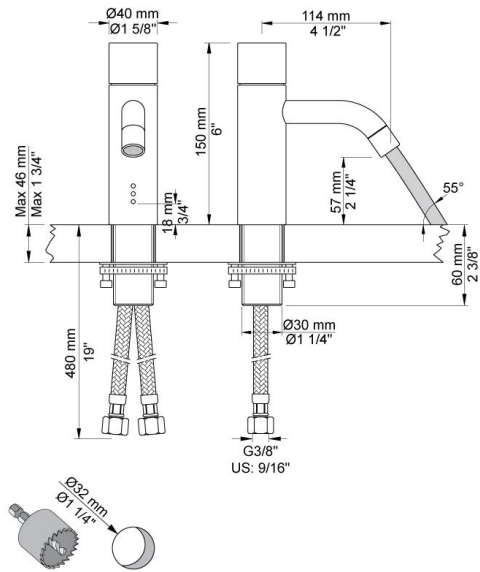

--

Date:
Client:
Project:

**HV1E**

Basin mixer with on-off sensor for 'hands free' operation. The temperature control handle is available with or without peg, HV1E is without peg. Models with no peg can be locked in a preset position during installation. Height 150 mm. HV1E comes complete with batteries. Valve box for electronic mixer, VR2618 included.

Ada approved.

**Flow**

	Bar:	1.0	2.0	3.0	4.0	5.0
HV1E	(l/min)	2.9	4.1	5.0	5.0	5.0
HV1E <sup>1)</sup>	(l/min)	2.6	3.7	4.5	4.5	4.5

<sup>1)</sup> USA standard

**Available in colors**

	Color 20, Brushed chrome
Color 02, Grey	Color 21, Carmine red
Color 04, Light blue	Color 25, Pink
Color 05, Orange	Color 27, Matt black
Color 06, Light green	Color 28, Matt white
Color 08, Yellow	Color 40, Brushed stainless steel
Color 09, Dark grey	Color 60, Black
Color 12, Mocca	Color 61, Brushed black
Color 14, Bright red	Color 63, Copper
Color 15, Dark blue	Color 64, Brushed Copper
Color 16, Polished chrome	Color 65, Gold
Color 17, Gloss black	Color 68, Silver
Color 18, White	Color 70, Brushed Gold
Color 19, Natural brass	

**VR2618**  
Valve box.