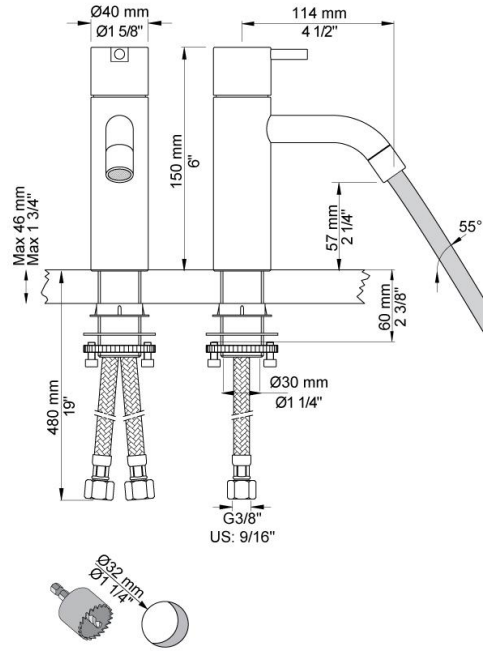

HV1+30

One-handle mixer with ceramic disc technology, height 150 mm, fixed spout with water saving aerator. Pipe size: 3/8". Hole cut out size: 32 mm.

Flow

	Bar:	1.0	2.0	3.0	4.0	5.0
HV1+30	(l/min)	2.9	4.1	5.0	5.0	5.0
HV1+30¹⁾	(l/min)	2.6	3.7	4.5	4.5	4.5

¹⁾ USA standard

Available in colors

	Color 20, Brushed chrome
Color 02, Grey	Color 21, Carmine red
Color 04, Light blue	Color 25, Pink
Color 05, Orange	Color 27, Matt black
Color 06, Light green	Color 28, Matt white
Color 08, Yellow	Color 40, Brushed stainless steel
Color 09, Dark grey	Color 60, Black
Color 12, Mocca	Color 61, Brushed black
Color 14, Bright red	Color 63, Copper
Color 15, Dark blue	Color 64, Brushed Copper
Color 16, Polished chrome	Color 65, Gold
Color 17, Gloss black	Color 68, Silver
Color 18, White	Color 70, Brushed Gold
Color 19, Natural brass