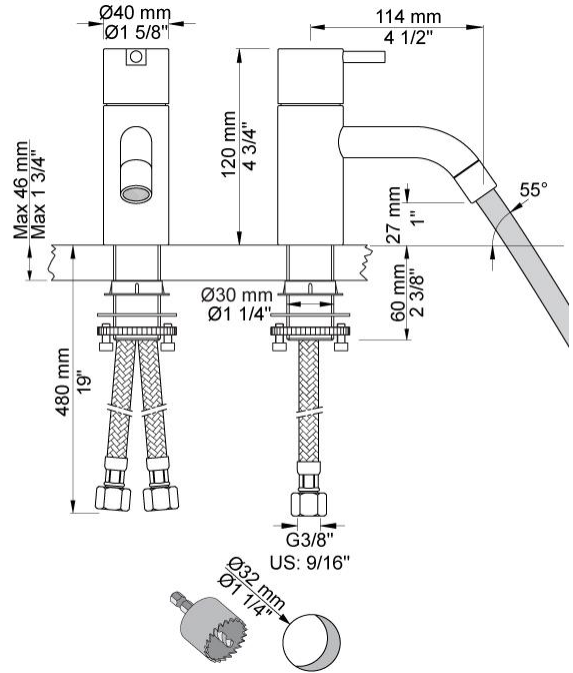

HV1

One-handle mixer with ceramic disc technology, fixed spout with water saving aerator. Height 120 mm. Pipe size: 3/8". Hole cut out size: 32 mm.

Flow

	Bar:	1.0	2.0	3.0	4.0	5.0
HV1¹⁾	(l/min)	2.6	3.7	4.5	4.5	4.5
HV1	(l/min)	2.9	4.1	5.0	5.0	5.0

¹⁾ USA standard

Available in colors

	Color 20, Brushed chrome
Color 02, Grey	Color 21, Carmine red
Color 04, Light blue	Color 25, Pink
Color 05, Orange	Color 27, Matt black
Color 06, Light green	Color 28, Matt white
Color 08, Yellow	Color 40, Brushed stainless steel
Color 09, Dark grey	Color 60, Black
Color 12, Mocca	Color 61, Brushed black
Color 14, Bright red	Color 63, Copper
Color 15, Dark blue	Color 64, Brushed Copper
Color 16, Polished chrome	Color 65, Gold
Color 17, Gloss black	Color 68, Silver
Color 18, White	Color 70, Brushed Gold
Color 19, Natural brass