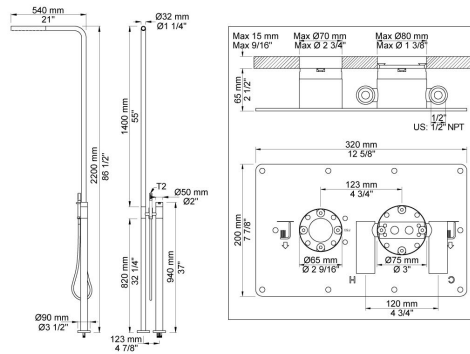

--

Date:
Client:
Project:

FS3

Free-standing thermostatic shower with hand shower.FS3UP = Build-in part for free-standing shower with hand shower.FS3AP = Trim part for free-standing thermostatic shower with hand shower. When installed outdoor the FS3 must be removed when temperature drops below the freezing point of water 0°C/32°F. Store dry and free of frost.If the floor covering is greater than 15 mm, extensions should be specified when ordering the FS3.All extensions supplied with the FS3 are free of charge.

Flow

	Bar:	1.0	2.0	3.0	4.0	5.0
FS3 ¹⁾	(l/min)	7.5	10.6	13.0	15.0	16.8
FS3 ²⁾	(l/min)	5.2	7.3	9.0	9.0	9.0

¹⁾ USA: Flow restricted to 1.8 gpm (7.0 l/min)

²⁾ T2 (USA: Flow restricted to 1.8 gpm (7.0 l/min))