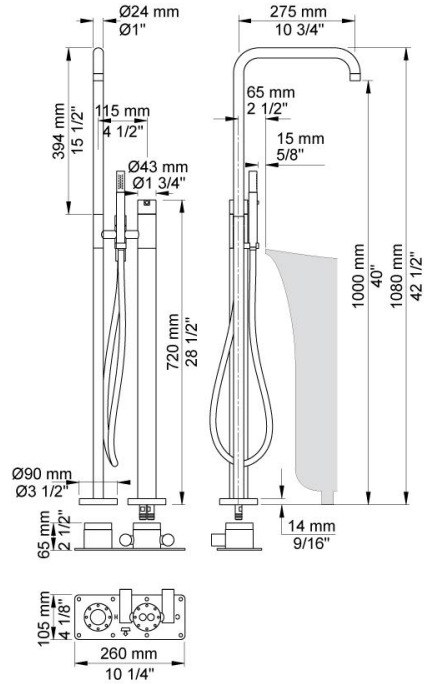

--

Date:
Client:
Project:

FS1

Free-standing bath mixer with hand shower with swivel spout, high 1080 mm. FS1 UP = Build-in part for free-standing bath mixer with hand shower. FS1 AP = Trim part for free-standing bath mixer with hand shower. FS1 with height 930 mm available on request. If the floor covering is greater than 15 mm, extensions should be specified when ordering the FS1. All extensions supplied with the FS1 are free of charge.

Flow

	Bar:	1.0	2.0	3.0	4.0	5.0
FS1 ¹⁾	(l/min)	11.0	15.5	19.0	21.9	24.5
FS1 ²⁾	(l/min)	12.7	18.0	22.0	25.4	28.4
T2	(l/min)	5.2	7.3	9.0	9.0	9.0

¹⁾ Standard Aerator VR624D

²⁾ Strainer VR624E

Available in colors