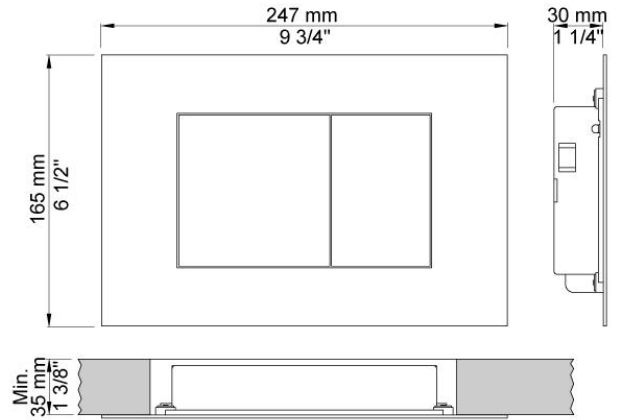

--

Date:
Client:
Project:

A85

Dual cistern push plate for Geberit Sigma.
 Minimum build-in depth 35 mm.

Available in colors

	Color 20, Brushed chrome
Color 02, Grey	Color 21, Carmine red
Color 04, Light blue	Color 25, Pink
Color 05, Orange	Color 27, Matt black
Color 06, Light green	Color 28, Matt white
Color 08, Yellow	Color 40, Brushed stainless steel
Color 09, Dark grey	Color 60, Black
Color 12, Mocca	Color 61, Brushed black
Color 14, Bright red	Color 63, Copper
Color 15, Dark blue	Color 64, Brushed Copper
Color 16, Polished chrome	Color 65, Gold
Color 17, Gloss black	Color 68, Silver
Color 18, White	Color 70, Brushed Gold
Color 19, Natural brass	