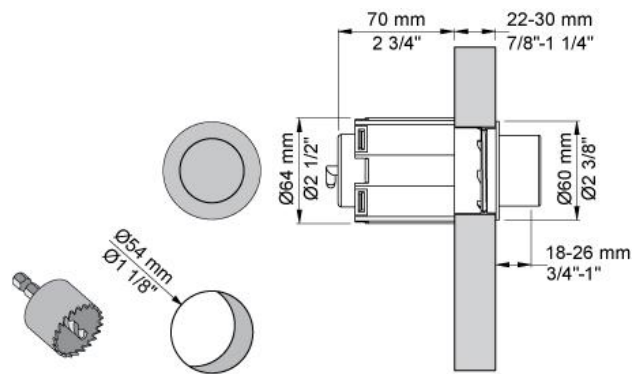

--

Date:
Client:
Project:

 
---

**A82**

Push button for Geberit, Kappa, Omega and Delta, with pneumatic flush.

**Available in colors**

	Color 20, Brushed chrome
Color 02, Grey	Color 21, Carmine red
Color 04, Light blue	Color 25, Pink
Color 05, Orange	Color 27, Matt black
Color 06, Light green	Color 28, Matt white
Color 08, Yellow	Color 40, Brushed stainless steel
Color 09, Dark grey	Color 60, Black
Color 12, Mocca	Color 61, Brushed black
Color 14, Bright red	Color 63, Copper
Color 15, Dark blue	Color 64, Brushed Copper
Color 16, Polished chrome	Color 65, Gold
Color 17, Gloss black	Color 68, Silver
Color 18, White	Color 70, Brushed Gold
Color 19, Natural brass	