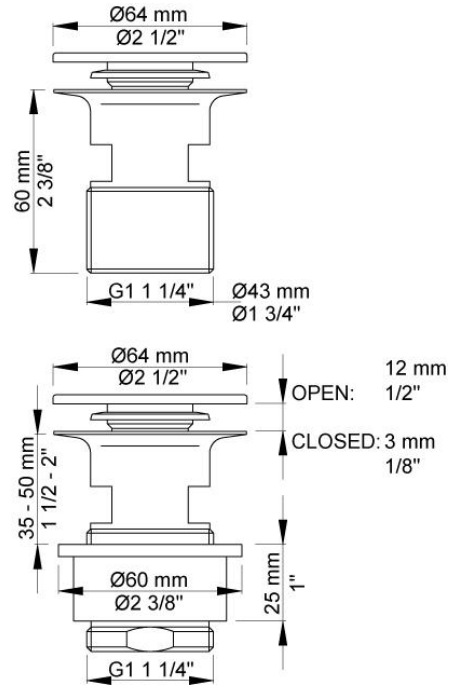

--

Date:
Client:
Project:

A62

1¼" slotted push operated waste. The part that goes through the wash basin, is polished chrome when you order the A62 in colour 40 and colours.

Available in colors

	Color 20, Brushed chrome
Color 02, Grey	Color 21, Carmine red
Color 04, Light blue	Color 25, Pink
Color 05, Orange	Color 27, Matt black
Color 06, Light green	Color 28, Matt white
Color 08, Yellow	Color 40, Brushed stainless steel
Color 09, Dark grey	Color 60, Black
Color 12, Mocca	Color 61, Brushed black
Color 14, Bright red	Color 63, Copper
Color 15, Dark blue	Color 64, Brushed Copper
Color 16, Polished chrome	Color 65, Gold
Color 17, Gloss black	Color 68, Silver
Color 18, White	Color 70, Brushed Gold
Color 19, Natural brass	