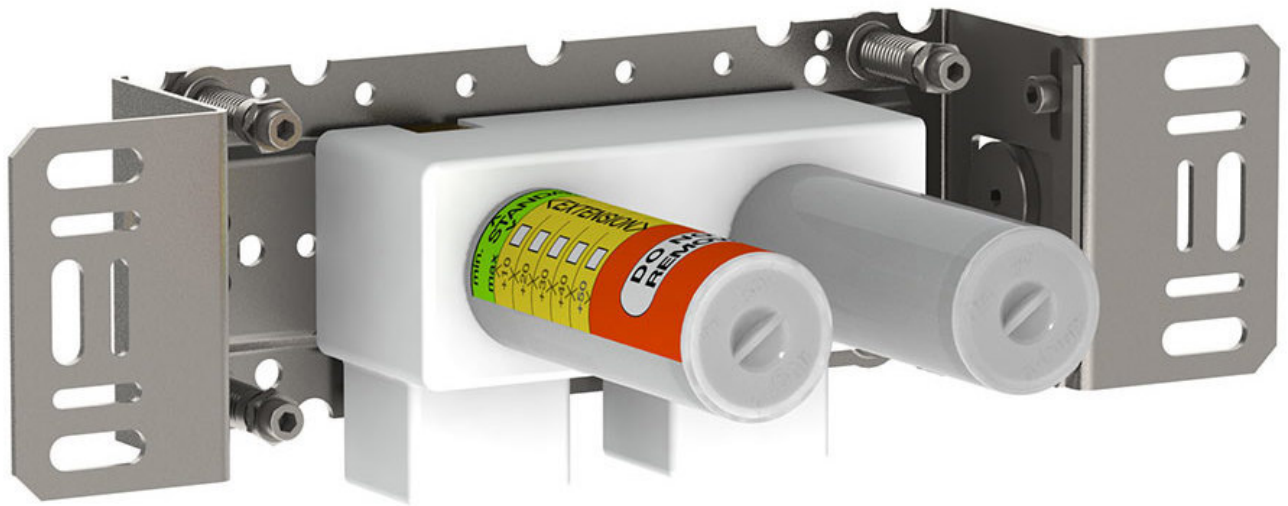

--

Date:
Client:
Project:

900

Build-in stop valve with fixed outlet socket. 1/2" connection to copper, steel, iron or pex pipe Work.

Flow

	Bar:	1.0	2.0	3.0	4.0	5.0
900	(l/min)	17.3	24.5	30.0	34.6	38.7

Available in colors

	Color 64, Brushed Copper
Color 60, Black	Color 65, Gold
Color 61, Brushed black	Color 68, Silver
Color 63, Copper	Color 70, Brushed Gold