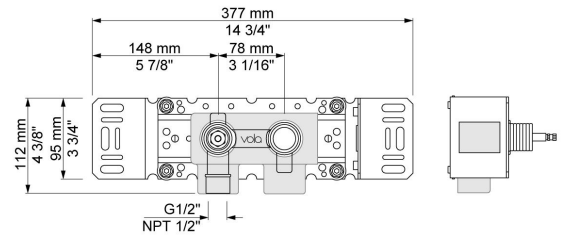

--

Date:
Client:
Project:

900

Build-in stop valve with fixed outlet socket. 1/2" connection to copper, steel, iron or pex pipe Work.

Flow

	Bar:	1.0	2.0	3.0	4.0	5.0
900	(l/min)	17.3	24.5	30.0	34.6	38.7

Available in colors