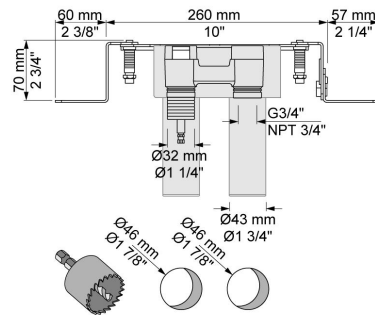

--

Date:
Client:
Project:

900

Build-in stop valve with fixed outlet socket. 1/2" connection to copper, steel, iron or pex pipe Work.

Flow

	Bar:	1.0	2.0	3.0	4.0	5.0
900	(l/min)	17.3	24.5	30.0	34.6	38.7

Available in colors