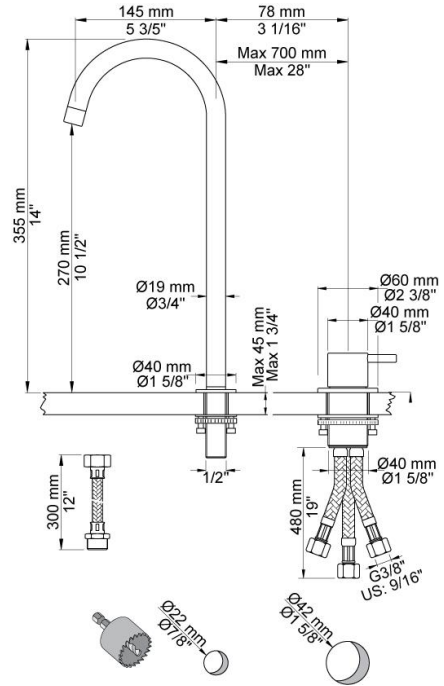

--

Date:
Client:
Project:

590V

One-handle mixer with ceramic disc technology for table mounting 500, with swivel spout 090V and water saving aerator. Height 355 mm. Hole cut out size, mixer: 42 mm. Hole cut out size, spout: 22 mm.

Flow

	Bar:	1.0	2.0	3.0	4.0	5.0
590V ¹⁾	(l/min)	2.3	3.3	4.0	4.0	4.0
590V	(l/min)	4.8	6.8	8.3	8.3	8.3

¹⁾ USA Standard

Available in colors

	Color 20, Brushed chrome
Color 02, Grey	Color 21, Carmine red
Color 04, Light blue	Color 25, Pink
Color 05, Orange	Color 27, Matt black
Color 06, Light green	Color 28, Matt white
Color 08, Yellow	Color 40, Brushed stainless steel
Color 09, Dark grey	Color 60, Black
Color 12, Mocca	Color 61, Brushed black
Color 14, Bright red	Color 63, Copper
Color 15, Dark blue	Color 64, Brushed Copper
Color 16, Polished chrome	Color 65, Gold
Color 17, Gloss black	Color 68, Silver
Color 18, White	Color 70, Brushed Gold
Color 19, Natural brass	

090V
Swivel spout.
Height 355 mm.
Hole cut out size: 22 mm.

500
One-handle table-mounted mixer.
Pipe size: 3/8"