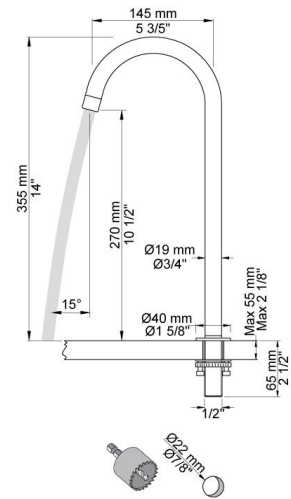

--

Date:
Client:
Project:

590V

One-handle mixer with ceramic disc technology for table mounting 500, with swivel spout 090V and water saving aerator. Height 355 mm. Hole cut out size, mixer: 42 mm. Hole cut out size, spout: 22 mm.

Flow

	Bar:	1.0	2.0	3.0	4.0	5.0
590V ¹⁾	(l/min)	2.3	3.3	4.0	4.0	4.0
590V	(l/min)	4.8	6.8	8.3	8.3	8.3

¹⁾ USA Standard

Available in colors

	Color 20, Brushed chrome
Color 02, Grey	Color 21, Carmine red
Color 04, Light blue	Color 25, Pink
Color 05, Orange	Color 27, Matt black
Color 06, Light green	Color 28, Matt white
Color 08, Yellow	Color 40, Brushed stainless steel
Color 09, Dark grey	Color 60, Black
Color 12, Mocca	Color 61, Brushed black
Color 14, Bright red	Color 63, Copper
Color 15, Dark blue	Color 64, Brushed Copper
Color 16, Polished chrome	Color 65, Gold
Color 17, Gloss black	Color 68, Silver
Color 18, White	Color 70, Brushed Gold
Color 19, Natural brass	

090V
Swivel spout.
Height 355 mm.
Hole cut out size: 22 mm.

500
One-handle table-mounted mixer.
Pipe size: 3/8"