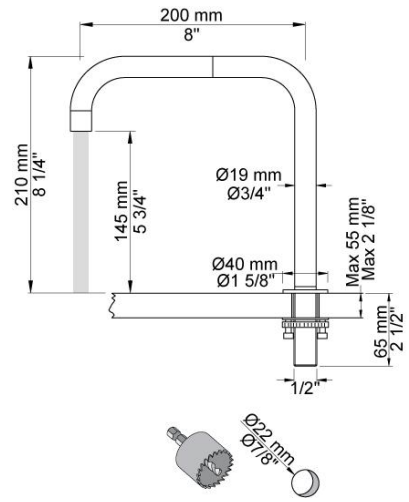

--

Date:
Client:
Project:

090
Double swivel spout. Height 210 mm. Hole cut out size: 22 mm.

500M
One-handle table-mounted mixer with medium lever.