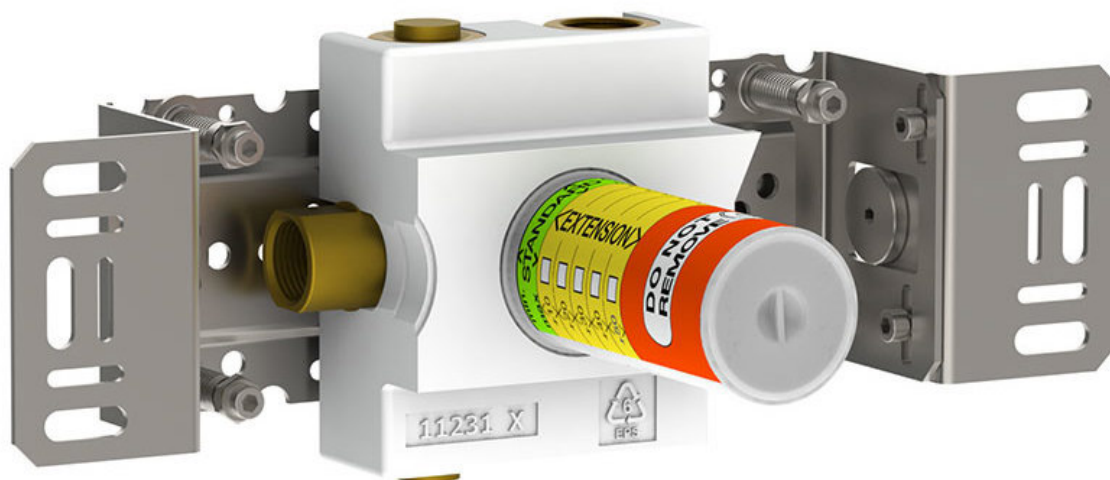

--

Date:
Client:
Project:

**5400DV**

Separate diverter. 3/4" connection to copper, steel, iron or pex pipe work.

**Available in colors**