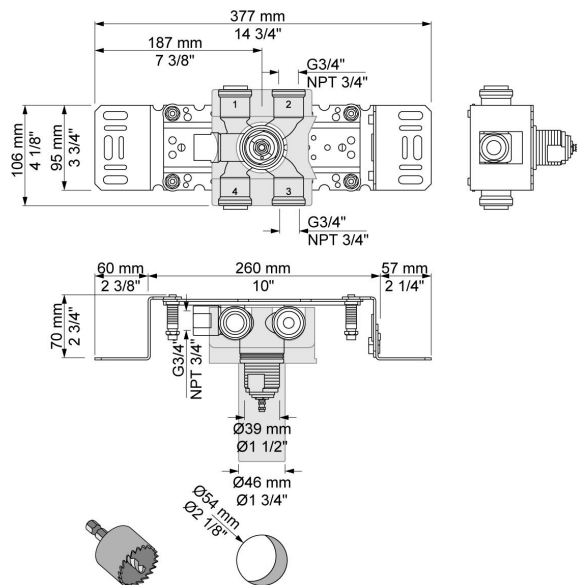

--

Date:
Client:
Project:

**5400DV**

Separate diverter. 3/4" connection to copper, steel, iron or pex pipe work.

**Available in colors**