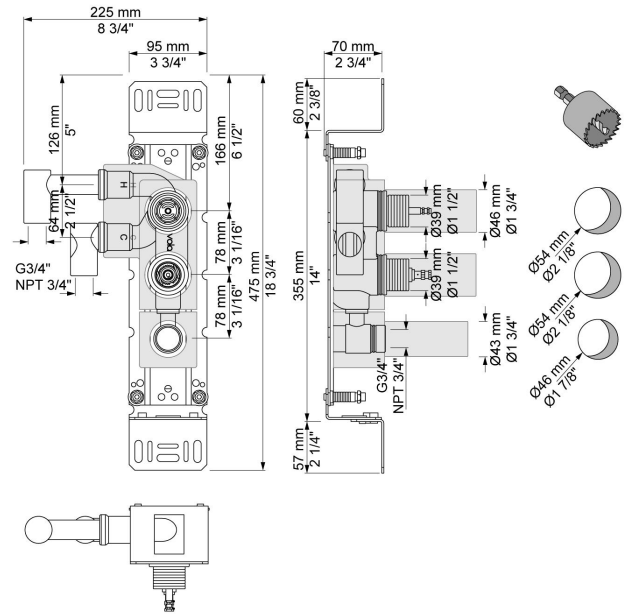

--

Date:
Client:
Project:

5300

Thermostatic mixer with fixed outlet socket, for vertical mounting. 3/4" connection to copper, steel, iron or pex pipe work.

Flow

	Bar:	1.0	2.0	3.0	4.0	5.0
5300 ¹⁾	(l/min)	19.1	26.9	33.0	38.1	42.6
5300 ²⁾	(l/min)	24.8	35.1	43.0	49.6	55.5

¹⁾ Standard (VR5277LK)

²⁾ Option (VR5277K)

Available in colors