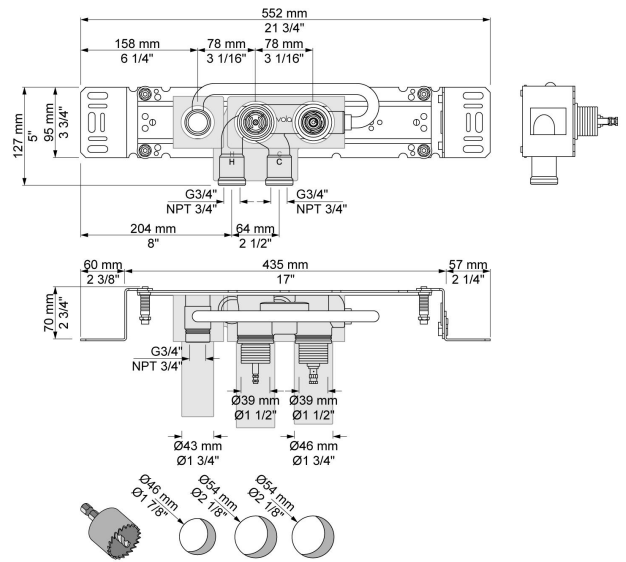

--

Date:
Client:
Project:

**5100X**

Thermostatic mixer with fixed outlet socket, handles to the right. 3/4" connection to copper, steel, iron or pex pipe work.

**Flow**

	<b>Bar:</b>	<b>1.0</b>	<b>2.0</b>	<b>3.0</b>	<b>4.0</b>	<b>5.0</b>
5100X <sup>1)</sup>	(l/min)	19.1	26.9	33.0	38.1	42.6
5100X <sup>2)</sup>	(l/min)	24.8	35.1	43.0	49.6	55.5

<sup>1)</sup> Standard (VR5277LK)

<sup>2)</sup> Option (VR5277K)

**Available in colors**