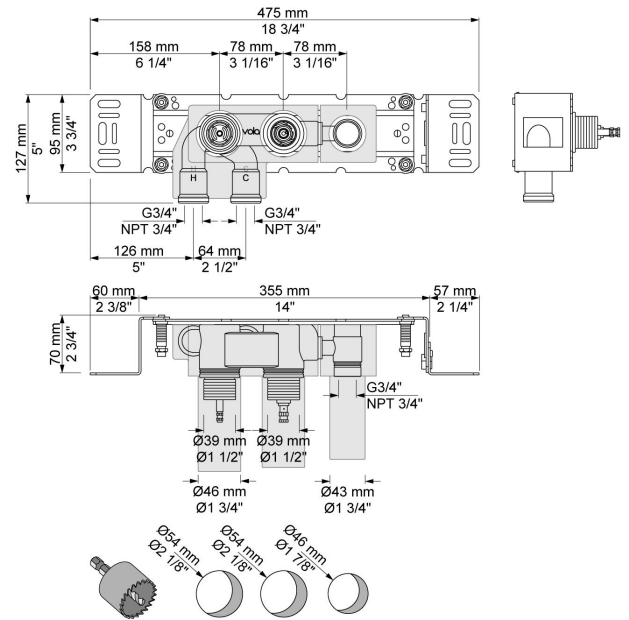

--

Date:
Client:
Project:

**5100**

Thermostatic mixer with fixed outlet socket. 3/4" connection to copper, steel, iron or pex pipe work.

**Flow**

	Bar:	1.0	2.0	3.0	4.0	5.0
5100 <sup>1)</sup>	(l/min)	19.1	26.9	33.0	38.1	42.6
5100 <sup>2)</sup>	(l/min)	24.8	35.1	43.0	49.6	55.5

<sup>1)</sup> Standard (VR5277LK)

<sup>2)</sup> Option (VR5277K)

**Available in colors**