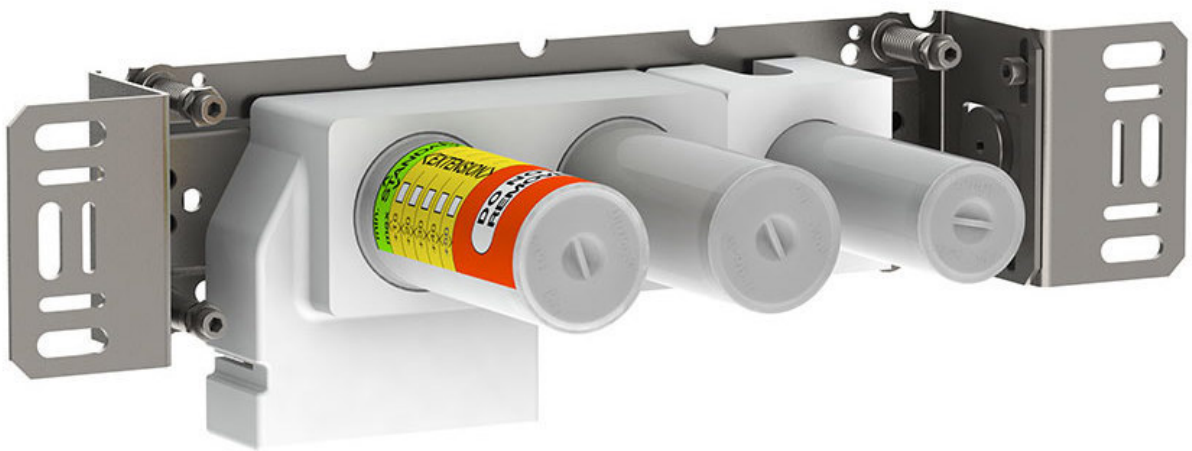

--

Date:
Client:
Project:

**5100**

Thermostatic mixer with fixed outlet socket. 3/4" connection to copper, steel, iron or pex pipe work.

**Flow**

	Bar:	1.0	2.0	3.0	4.0	5.0
5100 <sup>1)</sup>	(l/min)	19.1	26.9	33.0	38.1	42.6
5100 <sup>2)</sup>	(l/min)	24.8	35.1	43.0	49.6	55.5

<sup>1)</sup> Standard (VR5277LK)

<sup>2)</sup> Option (VR5277K)

**Available in colors**