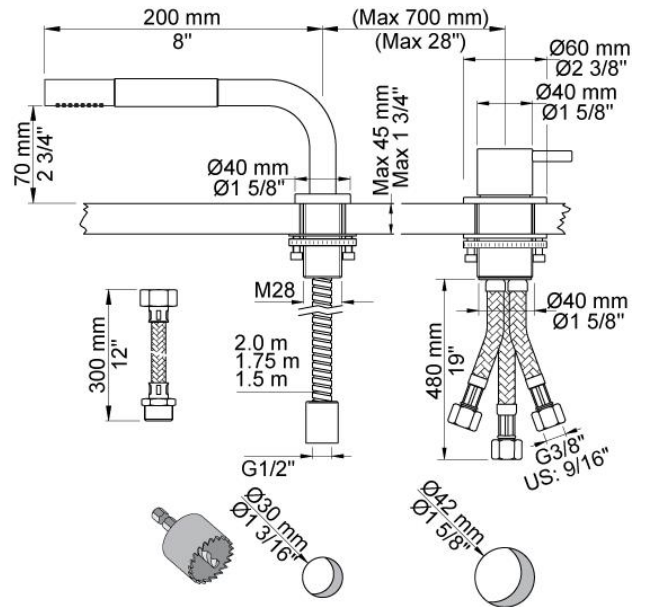

|  |
|--|
|  |
|--|

|          |
|----------|
| Date:    |
| Client:  |
| Project: |

**500T1**

One-handle mixer 500 with ceramic disc technology, for table mounting. With hand shower T1. Hole cut out size, mixer: 42 mm. Hole cut out size, shower: 30 mm.

**Flow**

|       | Bar:    | 1.0 | 2.0 | 3.0  | 4.0  | 5.0  |
|-------|---------|-----|-----|------|------|------|
| 500T1 | (l/min) | 6.3 | 9.0 | 11.0 | 12.7 | 14.2 |

**Available in colors**

|                           |                                   |
|---------------------------|-----------------------------------|
|                           | Color 20, Brushed chrome          |
| Color 02, Grey            | Color 21, Carmine red             |
| Color 04, Light blue      | Color 25, Pink                    |
| Color 05, Orange          | Color 27, Matt black              |
| Color 06, Light green     | Color 28, Matt white              |
| Color 08, Yellow          | Color 40, Brushed stainless steel |
| Color 09, Dark grey       | Color 60, Black                   |
| Color 12, Mocca           | Color 61, Brushed black           |
| Color 14, Bright red      | Color 63, Copper                  |
| Color 15, Dark blue       | Color 64, Brushed Copper          |
| Color 16, Polished chrome | Color 65, Gold                    |
| Color 17, Gloss black     | Color 68, Silver                  |
| Color 18, White           | Color 70, Brushed Gold            |
| Color 19, Natural brass   |                                   |

**500**  
One-handle table-mounted mixer.  
Pipe size: 3/8"

**T1**  
Deck mounted pull out hand shower, with hose. Work top: Max. 45 mm. Hole cut out size: 30 mm.