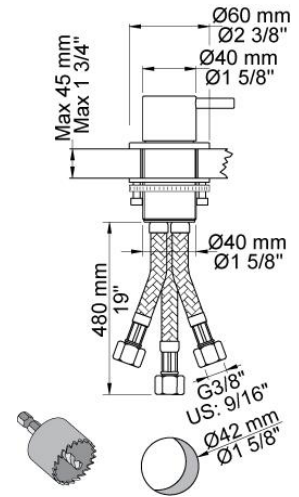

|  |
|--|
|  |
|--|

|          |
|----------|
| Date:    |
| Client:  |
| Project: |

**500T1**

One-handle mixer 500 with ceramic disc technology, for table mounting. With hand shower T1. Hole cut out size, mixer: 42 mm. Hole cut out size, shower: 30 mm.

**Flow**

|       | Bar:    | 1.0 | 2.0 | 3.0  | 4.0  | 5.0  |
|-------|---------|-----|-----|------|------|------|
| 500T1 | (l/min) | 6.3 | 9.0 | 11.0 | 12.7 | 14.2 |

**Available in colors**

|                           |                                   |
|---------------------------|-----------------------------------|
|                           | Color 20, Brushed chrome          |
| Color 02, Grey            | Color 21, Carmine red             |
| Color 04, Light blue      | Color 25, Pink                    |
| Color 05, Orange          | Color 27, Matt black              |
| Color 06, Light green     | Color 28, Matt white              |
| Color 08, Yellow          | Color 40, Brushed stainless steel |
| Color 09, Dark grey       | Color 60, Black                   |
| Color 12, Mocca           | Color 61, Brushed black           |
| Color 14, Bright red      | Color 63, Copper                  |
| Color 15, Dark blue       | Color 64, Brushed Copper          |
| Color 16, Polished chrome | Color 65, Gold                    |
| Color 17, Gloss black     | Color 68, Silver                  |
| Color 18, White           | Color 70, Brushed Gold            |
| Color 19, Natural brass   |                                   |

**500**  
One-handle table-mounted mixer.  
Pipe size: 3/8"

**T1**  
Deck mounted pull out hand shower, with hose. Work top: Max. 45 mm. Hole cut out size: 30 mm.