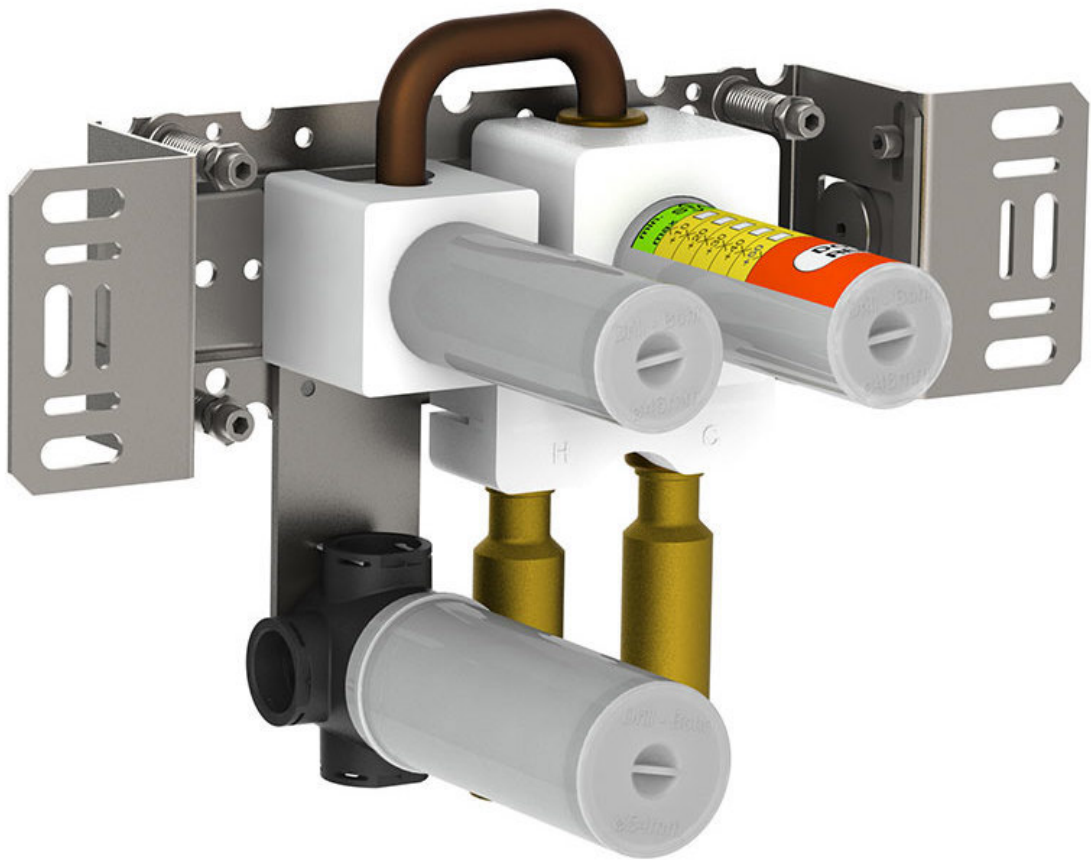

--

Date:
Client:
Project:

CE

4900VSX

Build-in basin mixer with on-off sensor for 'hands free' operation, with temperature regulation, mixer to the right. Valve box for electronic mixer, VR2618 included.

Flow

	Bar:	1.0	2.0	3.0	4.0	5.0
4900VSX	(l/min)	8.7	12.2	15.0	17.3	19.4

Available in colors

VR2618
Valve box.