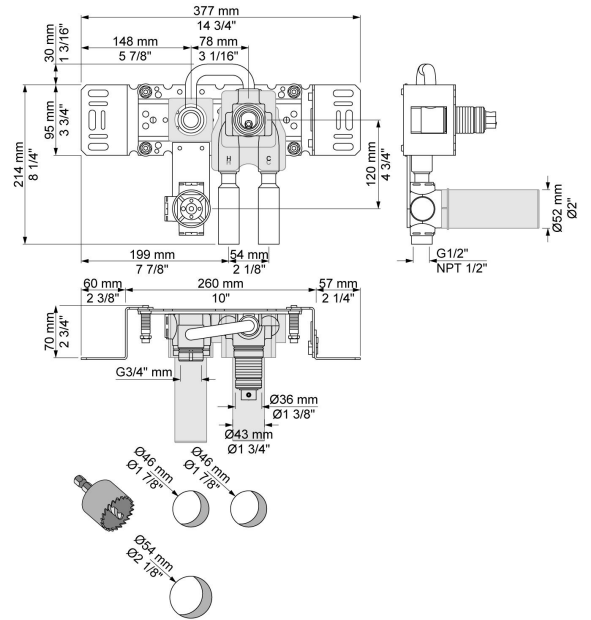

--

Date:
Client:
Project:

CE

4900VSX

Build-in basin mixer with on-off sensor for 'hands free' operation, with temperature regulation, mixer to the right. Valve box for electronic mixer, VR2618 included.

Flow

	Bar:	1.0	2.0	3.0	4.0	5.0
4900VSX	(l/min)	8.7	12.2	15.0	17.3	19.4

Available in colors

VR2618
Valve box.