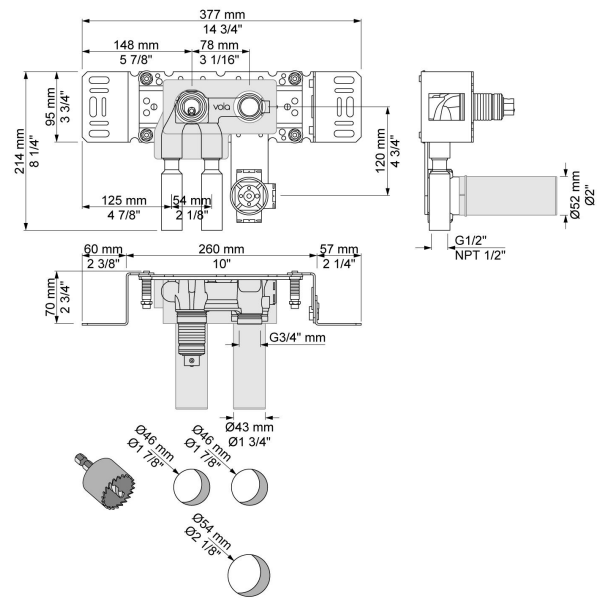

--

Date:
Client:
Project:

CE

4900VS

Build-in basin mixer with on-off sensor for 'hands free' operation, with temperature regulation. Valve box for electronic mixer, VR2618 included.

Flow

	Bar:	1.0	2.0	3.0	4.0	5.0
4900VS	(l/min)	8.7	12.2	15.0	17.3	19.4

Available in colors

VR2618
Valve box.