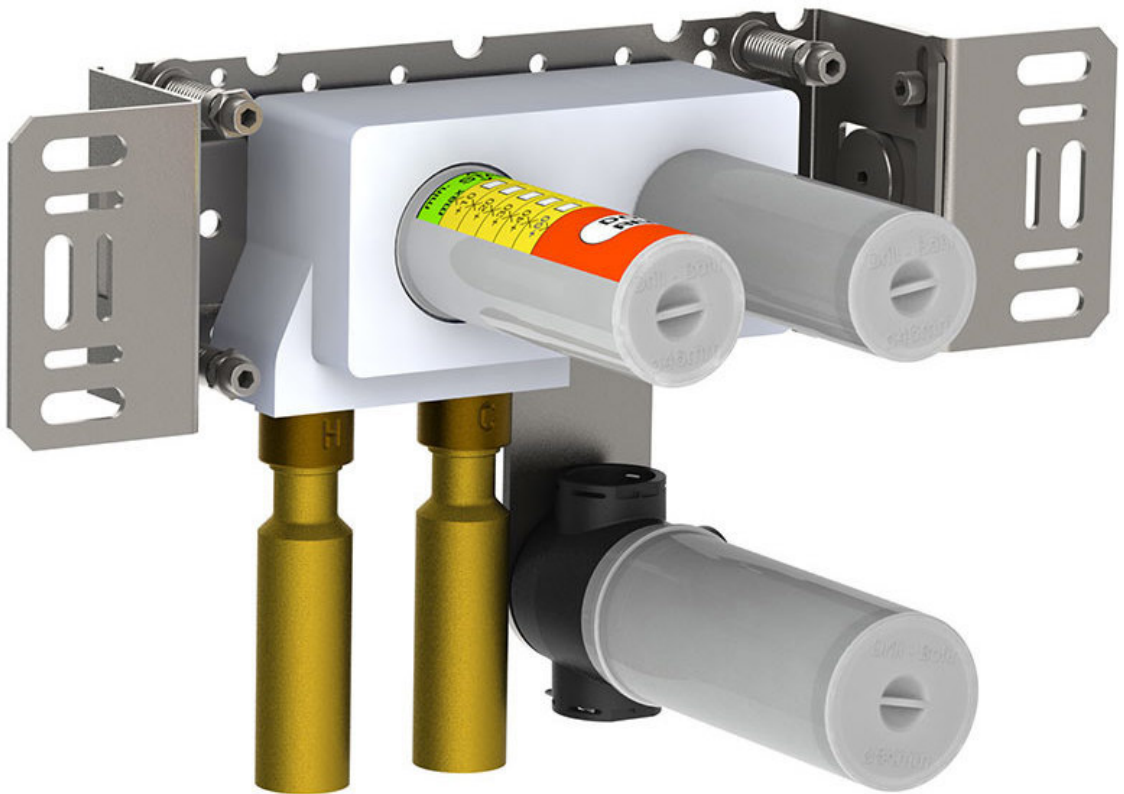

--

Date:
Client:
Project:

CE

4900VS

Build-in basin mixer with on-off sensor for 'hands free' operation, with temperature regulation. Valve box for electronic mixer, VR2618 included.

Flow

	Bar:	1.0	2.0	3.0	4.0	5.0
4900VS	(l/min)	8.7	12.2	15.0	17.3	19.4

Available in colors

VR2618
Valve box.