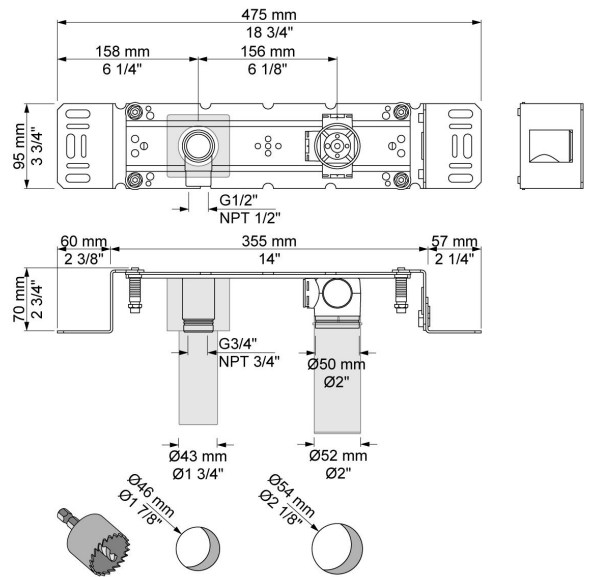

--

Date:
Client:
Project:

4800

Build-in valve with on-off sensor for 'hands free' operation. Valve box for electronic mixer, VR2617 included.

Flow

	Bar:	1.0	2.0	3.0	4.0	5.0
4800	(l/min)	14.4	20.4	25.0	28.9	32.3