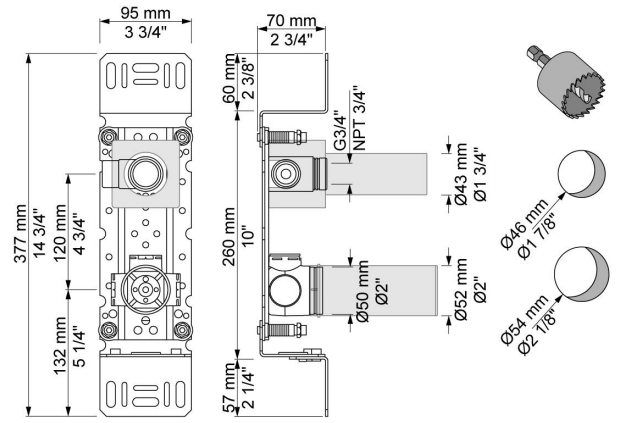

| |
|--|
| |
|--|

| |
|----------|
| Date: |
| Client: |
| Project: |

4300

Build-in valve with on-off sensor for 'hands free' operation for vertical installation.

Valve box for electronic mixer, VR2617 included.

Flow

| | Bar: | 1.0 | 2.0 | 3.0 | 4.0 | 5.0 |
|------|-------------|------------|------------|------------|------------|------------|
| 4300 | (l/min) | 14.4 | 20.4 | 25.0 | 28.9 | 32.3 |

Available in colors

VR2617
Valve box.