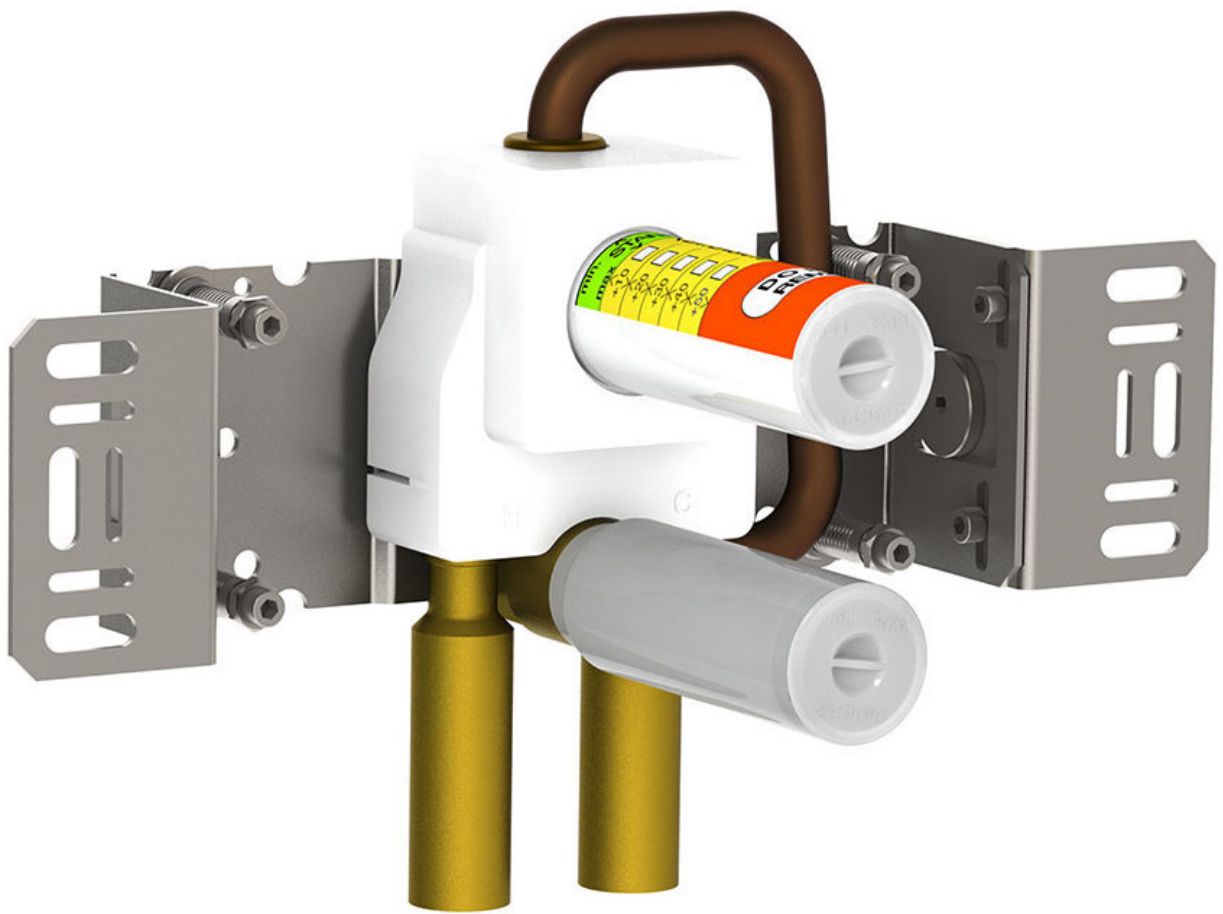

--

Date:
Client:
Project:

**300**

One-handle build-in mixer with fixed outlet socket, for vertical installation. 1/2" connection to copper, steel, iron or pex pipe work.

**Flow**

	<b>Bar:</b>	<b>1.0</b>	<b>2.0</b>	<b>3.0</b>	<b>4.0</b>	<b>5.0</b>
300	(l/min)	10.4	14.7	18.0	20.8	23.2

**Available in colors**

	Color 64, Brushed Copper
Color 60, Black	Color 65, Gold
Color 61, Brushed black	Color 68, Silver
Color 63, Copper	Color 70, Brushed Gold