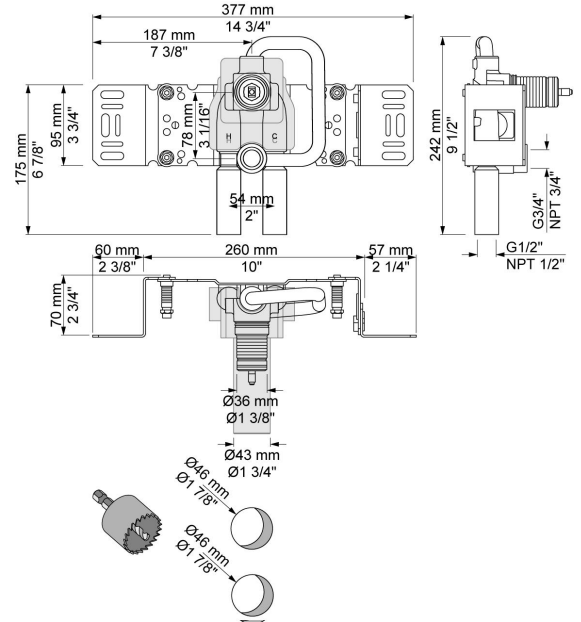

--

Date:
Client:
Project:

**300**

One-handle build-in mixer with fixed outlet socket, for vertical installation. 1/2" connection to copper, steel, iron or pex pipe work.

**Flow**

	<b>Bar:</b>	<b>1.0</b>	<b>2.0</b>	<b>3.0</b>	<b>4.0</b>	<b>5.0</b>
300	(l/min)	10.4	14.7	18.0	20.8	23.2