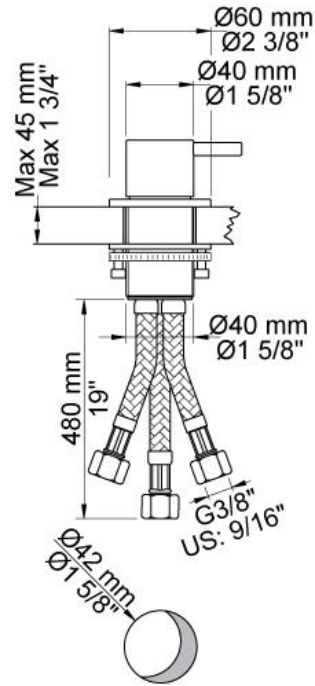

--

Date:
Client:
Project:

2500

One-handle table-mounted mixer, high flow.

Flow

	Bar:	1.0	2.0	3.0	4.0	5.0
2500	(l/min)	10.8	15.3	18.7	21.6	24.1

Available in colors

	Color 20, Brushed chrome
Color 02, Grey	Color 21, Carmine red
Color 04, Light blue	Color 25, Pink
Color 05, Orange	Color 27, Matt black
Color 06, Light green	Color 28, Matt white
Color 08, Yellow	Color 40, Brushed stainless steel
Color 09, Dark grey	Color 60, Black
Color 12, Mocca	Color 61, Brushed black
Color 14, Bright red	Color 63, Copper
Color 15, Dark blue	Color 64, Brushed Copper
Color 16, Polished chrome	Color 65, Gold
Color 17, Gloss black	Color 68, Silver
Color 18, White	Color 70, Brushed Gold
Color 19, Natural brass	