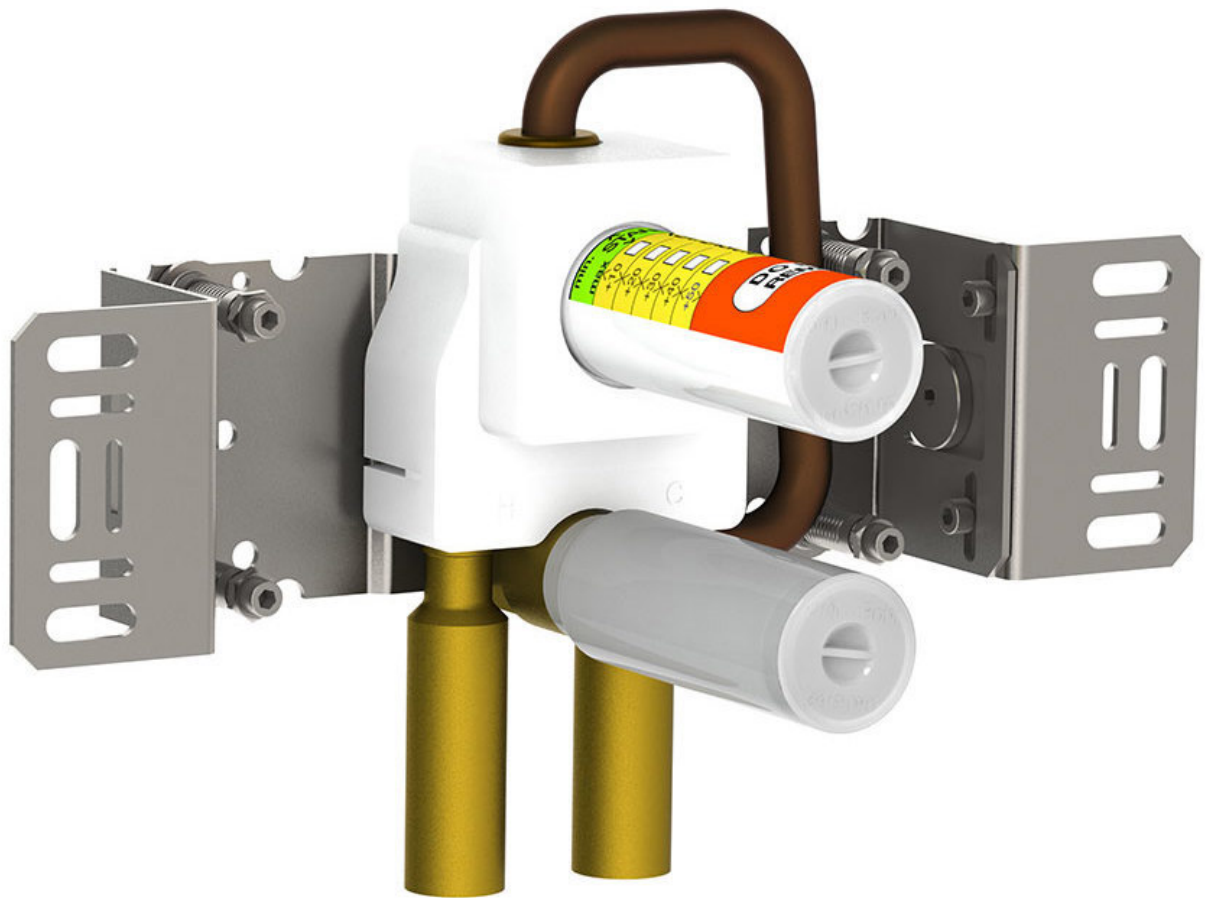

--

Date:
Client:
Project:

2300

One-handle build-in mixer for high flow, for vertical installation. ½" connection to copper, steel, iron or pex pipe work.

Flow

	Bar:	1.0	2.0	3.0	4.0	5.0
2300	(l/min)	14.4	20.4	25.0	28.9	32.3

Available in colors

	Color 64, Brushed Copper
Color 60, Black	Color 65, Gold
Color 61, Brushed black	Color 68, Silver
Color 63, Copper	Color 70, Brushed Gold