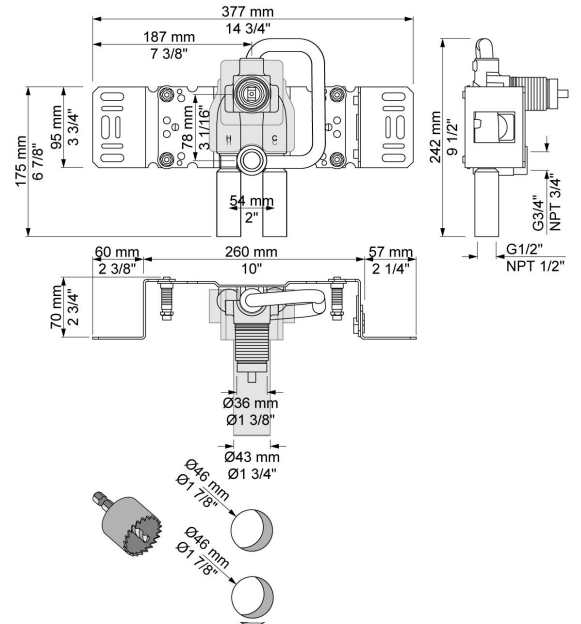

--

Date:
Client:
Project:

2300

One-handle build-in mixer for high flow, for vertical installation. ½" connection to copper, steel, iron or pex pipe work.

Flow

	Bar:	1.0	2.0	3.0	4.0	5.0
2300	(l/min)	14.4	20.4	25.0	28.9	32.3