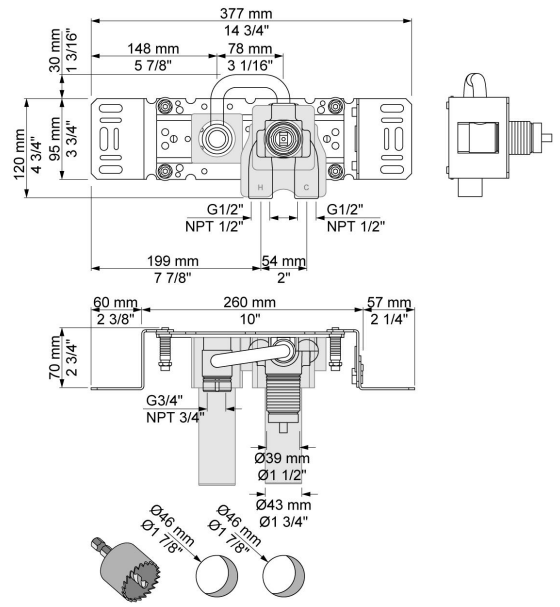

--

Date:
Client:
Project:

2100X

One-handle build-in mixer for high flow, with fixed outlet socket, mixer to the right. 1/2" connection to copper, steel, iron or pex pipe work.

Flow

	Bar:	1.0	2.0	3.0	4.0	5.0
2100X	(l/min)	12.7	18.0	22.0	25.4	28.4