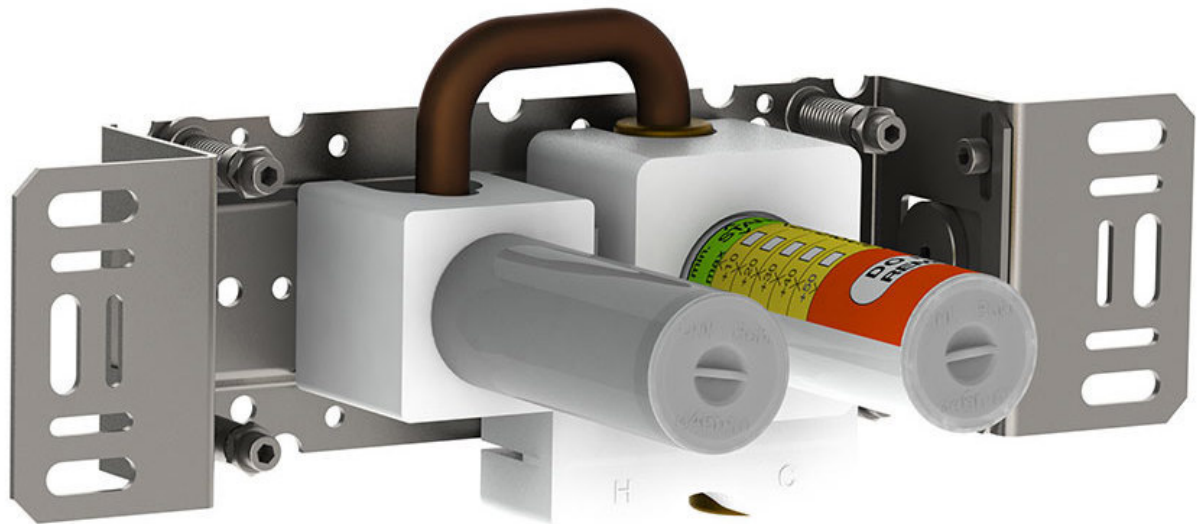

--

Date:
Client:
Project:

2100X

One-handle build-in mixer for high flow, with fixed outlet socket, mixer to the right. 1/2" connection to copper, steel, iron or pex pipe work.

Flow

	Bar:	1.0	2.0	3.0	4.0	5.0
2100X	(l/min)	12.7	18.0	22.0	25.4	28.4

Available in colors