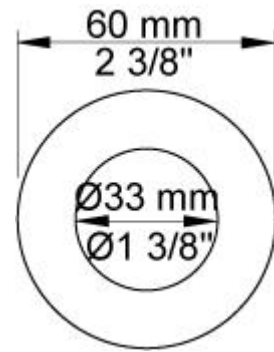

--

Date:
Client:
Project:

**1641T8**

Two-handle mixer with ¼ turn ceramic disc technology for surface mounting on solid wall. Bath spout with diverter for hand shower 1640, 3 pcs. 60 mm circular flanges 001G, hand shower holder T8.

**Flow**

	Bar:	1.0	2.0	3.0	4.0	5.0
1641T8	(l/min)	12.1	17.1	21.0	24.2	27.1
T2	(l/min)	6.6	9.4	11.5	13.3	14.8

**Available in colors**

	Color 20, Brushed chrome
Color 02, Grey	Color 21, Carmine red
Color 04, Light blue	Color 25, Pink
Color 05, Orange	Color 27, Matt black
Color 06, Light green	Color 28, Matt white
Color 08, Yellow	Color 40, Brushed stainless steel
Color 09, Dark grey	Color 60, Black
Color 12, Mocca	Color 61, Brushed black
Color 14, Bright red	Color 63, Copper
Color 15, Dark blue	Color 64, Brushed Copper
Color 16, Polished chrome	Color 65, Gold
Color 17, Gloss black	Color 68, Silver
Color 18, White	Color 70, Brushed Gold
Color 19, Natural brass	

**001G**  
60 mm circular flange. Hole Ø33 mm.

**T2**  
Hand shower with 1.5 m hose.

**T8**  
Hand shower holder for T2 for low mounting.