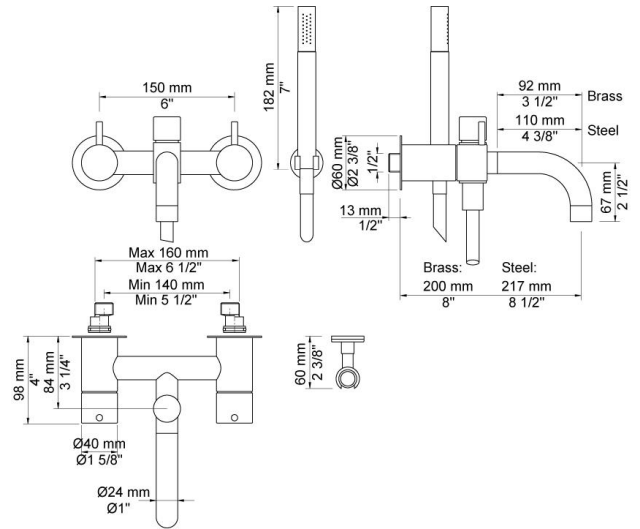

--

Date:
Client:
Project:

**1641T8**

Two-handle mixer with ¼ turn ceramic disc technology for surface mounting on solid wall. Bath spout with diverter for hand shower 1640, 3 pcs. 60 mm circular flanges 001G, hand shower holder T8.

**Flow**

	Bar:	1.0	2.0	3.0	4.0	5.0
1641T8	(l/min)	12.1	17.1	21.0	24.2	27.1
T2	(l/min)	6.6	9.4	11.5	13.3	14.8

**Available in colors**

	Color 20, Brushed chrome
Color 02, Grey	Color 21, Carmine red
Color 04, Light blue	Color 25, Pink
Color 05, Orange	Color 27, Matt black
Color 06, Light green	Color 28, Matt white
Color 08, Yellow	Color 40, Brushed stainless steel
Color 09, Dark grey	Color 60, Black
Color 12, Mocca	Color 61, Brushed black
Color 14, Bright red	Color 63, Copper
Color 15, Dark blue	Color 64, Brushed Copper
Color 16, Polished chrome	Color 65, Gold
Color 17, Gloss black	Color 68, Silver
Color 18, White	Color 70, Brushed Gold
Color 19, Natural brass	

**001G**  
60 mm circular flange. Hole Ø33 mm.

**T2**  
Hand shower with 1.5 m hose.

**T8**  
Hand shower holder for T2 for low mounting.