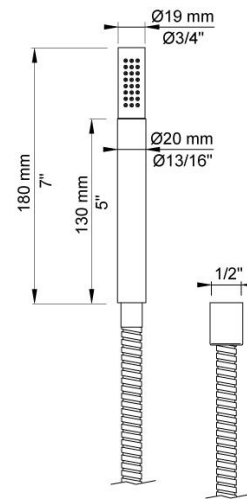

--

Date:
Client:
Project:

**1641T8**

Two-handle mixer with ¼ turn ceramic disc technology for surface mounting on solid wall. Bath spout with diverter for hand shower 1640, 3 pcs. 60 mm circular flanges 001G, hand shower holder T8.

**Flow**

	Bar:	1.0	2.0	3.0	4.0	5.0
1641T8	(l/min)	12.1	17.1	21.0	24.2	27.1
T2	(l/min)	6.6	9.4	11.5	13.3	14.8

**Available in colors**

	Color 20, Brushed chrome
Color 02, Grey	Color 21, Carmine red
Color 04, Light blue	Color 25, Pink
Color 05, Orange	Color 27, Matt black
Color 06, Light green	Color 28, Matt white
Color 08, Yellow	Color 40, Brushed stainless steel
Color 09, Dark grey	Color 60, Black
Color 12, Mocca	Color 61, Brushed black
Color 14, Bright red	Color 63, Copper
Color 15, Dark blue	Color 64, Brushed Copper
Color 16, Polished chrome	Color 65, Gold
Color 17, Gloss black	Color 68, Silver
Color 18, White	Color 70, Brushed Gold
Color 19, Natural brass	

**001G**  
60 mm circular flange. Hole Ø33 mm.

**T2**  
Hand shower with 1.5 m hose.

**T8**  
Hand shower holder for T2 for low mounting.