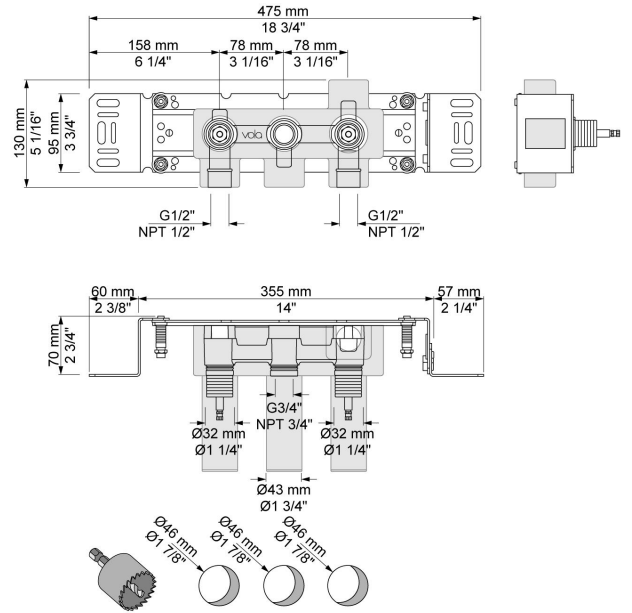

--

Date:
Client:
Project:

**1500**

Two-handle build-in mixer with fixed outlet socket in the middle. 1/2" connection to copper, steel, iron or pex pipe work.

**Flow**

	<b>Bar:</b>	<b>1.0</b>	<b>2.0</b>	<b>3.0</b>	<b>4.0</b>	<b>5.0</b>
1500	(l/min)	34.6	49.0	60.0	69.3	77.5