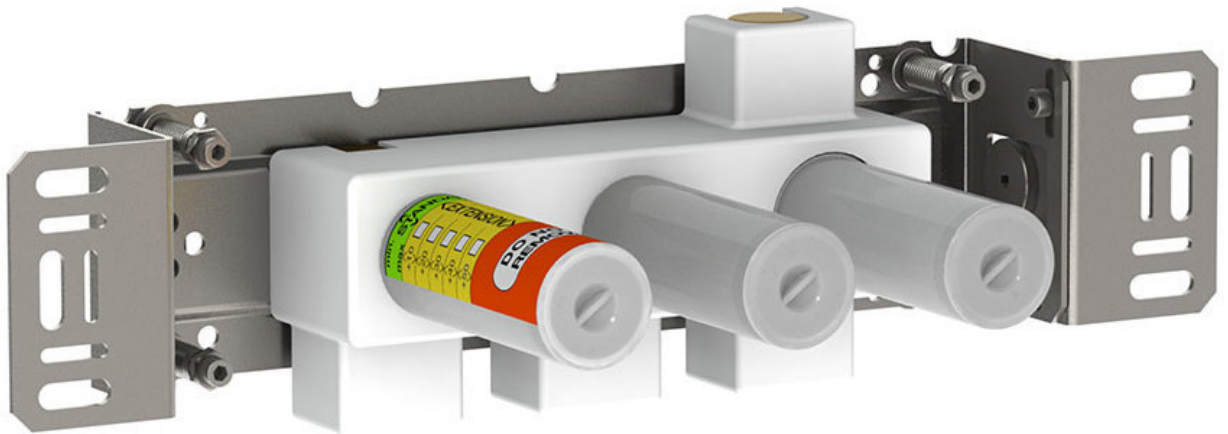

--

Date:
Client:
Project:

**1500**

Two-handle build-in mixer with fixed outlet socket in the middle. 1/2" connection to copper, steel, iron or pex pipe work.

**Flow**

	<b>Bar:</b>	<b>1.0</b>	<b>2.0</b>	<b>3.0</b>	<b>4.0</b>	<b>5.0</b>
1500	(l/min)	34.6	49.0	60.0	69.3	77.5

**Available in colors**

	Color 64, Brushed Copper
Color 60, Black	Color 65, Gold
Color 61, Brushed black	Color 68, Silver
Color 63, Copper	Color 70, Brushed Gold