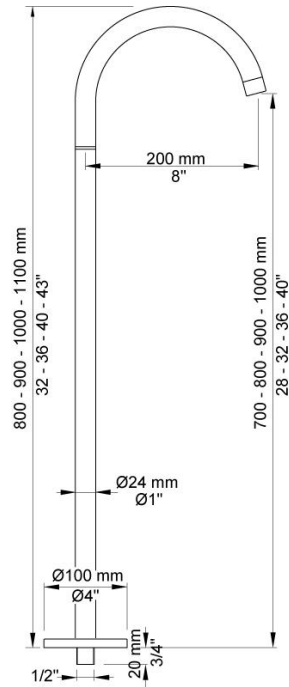

--

Date:
Client:
Project:

PSB Singapore

090FM

Floor-mounted bath spout

Flow

	Bar:	1.0	2.0	3.0	4.0	5.0
090FM	(l/min)	17.3	24.5	30.0	30.0	30.0

Available in colors