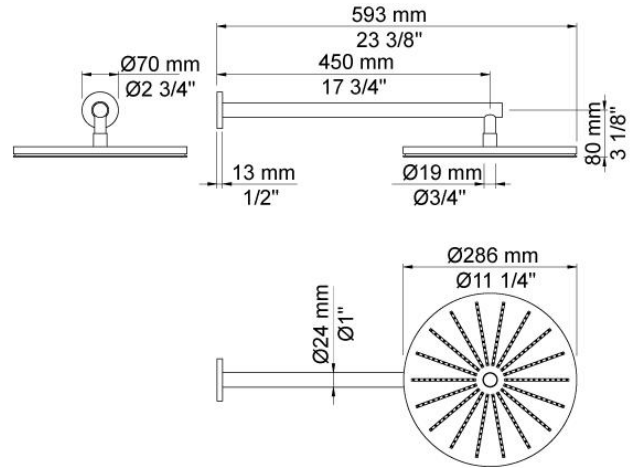

--

Date:
Client:
Project:

060

Head shower, round, wall-mounted.

Flow

	Bar:	1.0	2.0	3.0	4.0	5.0
060 ¹⁾	(l/min)	12.7	18.0	22.0	25.4	28.4

¹⁾ USA: Flow restricted to 1.8 gpm (7.0 l/min)

Available in colors