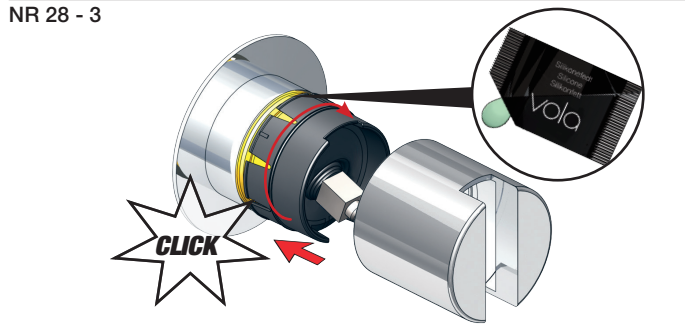

	A	
VR3279	16 mm	31 - 36 mm
VR3279B	12 mm	27 - 32 mm
VR3279C	8 mm	23 - 28 mm

NR 19 - 1
NR 24 - 1

VR2204 VR2204B VR2204C

NR 19 - VR665

	A	
VR665	16 mm	ALL
VR2204	16 mm	16 - 21 mm
VR2204B	12 mm	11 - 17 mm
VR2204C	8 mm	7 - 13 mm

- NR21: VR20D, VR22, VR1275, VR2269, VR2273, VR2278, VR2279, VR2279B, VR2279C
 NR24*: VR2A, VR22, VR1419, VR2204, VR2204B, VR2204C - (Brass, Messing, Laiton)
 NR24**: VR2A, VR22, VR1419, VR2204 - (Stainless steel, Edeltahl, Rustfritt stål, Acier inoxydable)
 VR1277K: VR22, VR2269, VR1277
 VR1400: VR21, VR23, VR406, VR1902, VR2213