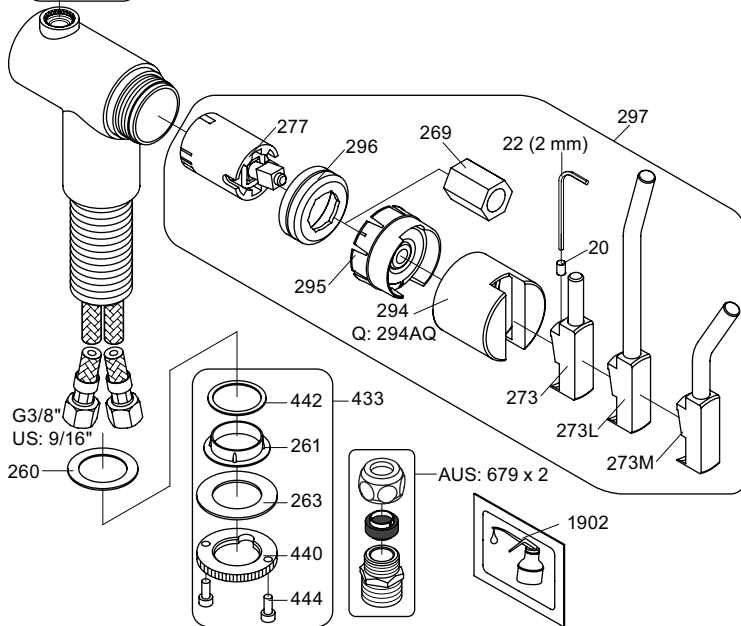

**1**

**2**

VR260

4 mm

**VR260**

Ø45 mm  
Ø1 3/4"  
> Ø32 mm  
> Ø1 1/2"

4

5

KV1L/KV1M

Operation  
Bedienung  
Betjening

Bruk  
Bediening  
Fonctionnement

Colour: 02, 04, 05, 06, 08, 09, 12, 14, 15, 16, 17,  
18, 19, 20, 21, 25, 27, 60, 62, 63, 65, 66

Cu:  
KV1: Ø10  
KV1US: Ø3/8"  
KV1Q: Ø3/8"

- NR.10/L/M: VR20, VR22, VR273/L/M, VR294, VR295  
 VR17L4K: VR15P, VR16L4, VR17L (US Standard)  
 VR17L5K: VR15P, VR16L5, VR17L  
 VR17L9K: VR15P, VR16L9, VR17L  
 VR17LSK: VR15P, VR16LS, VR17L  
 VR30: VR15P, VR16L9, VR17L, VR29, 4xVR31, VR35, VR1902 (F40) (and KV1 from 1972 - 1996)  
 VR132: VR15P, VR16L9, VR17L, 2xVR31, 2xVR558, VR1902 (2013 - 06. 2016)  
 VR133: VR15P, VR16L9, VR17L, VR24, 4xVR31, VR113, VR1902 (1997 - 2012)  
 VR230: VR15P, VR16L9, VR17L, 2xVR118, VR229, VR235, 4xVR558, VR1902 (06-2016 - )  
 VR117K: VR116, VR117, VR118, 2xVR558, VR1902  
 VR277K: VR22, VR269, VR277  
 VR297/L/M: VR20, VR22, VR269, VR273/L/M, VR277, VR294, VR295, VR296  
 VR433: VR261, VR263, VR440, VR442, 2xVR444