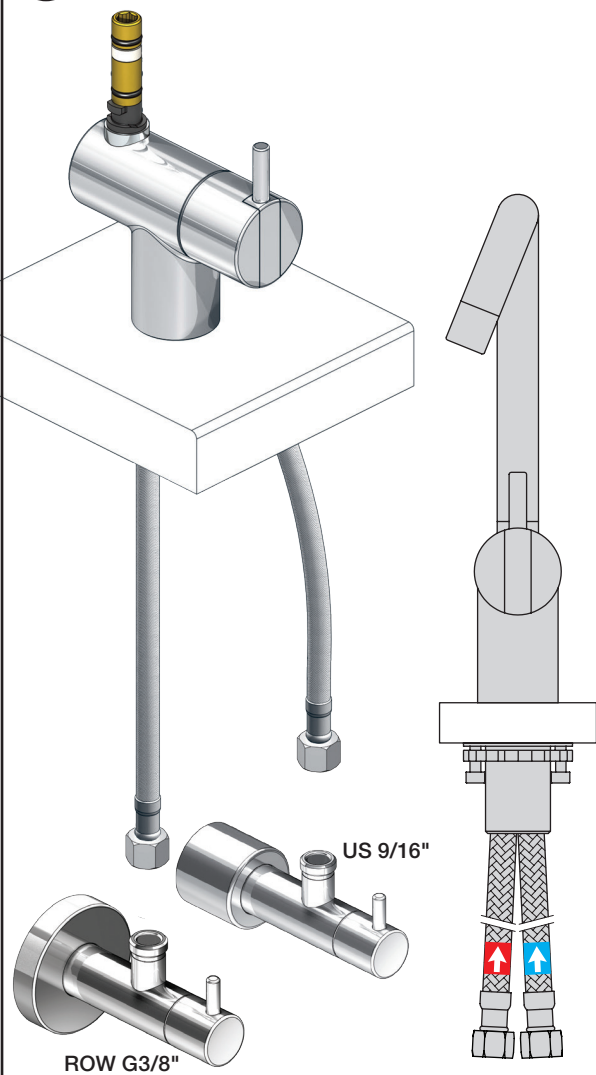

**1**

**2**

VR260

4 mm

**VR260**

Ø45 mm  
Ø1 3/4"  
> Ø32 mm  
> Ø1 1/2"

4

5

KV1L/KV1M

Operation  
Bedienung  
Betjening

Bruk  
Bediening  
Fonctionnement

Colour: 02, 04, 05, 06, 08, 09, 12, 14, 15, 16, 17,  
18, 19, 20, 21, 25, 27, 60, 62, 63, 65, 66

Cu:  
KV1: Ø10  
KV1US: Ø3/8"  
KV1Q: Ø3/8"

- NR.10/L/M: VR20, VR22, VR273/L/M, VR294, VR295  
 VR17L4K: VR15P, VR16L4, VR17L (US Standard)  
 VR17L5K: VR15P, VR16L5, VR17L  
 VR17L9K: VR15P, VR16L9, VR17L  
 VR17LSK: VR15P, VR16LS, VR17L  
 VR30: VR15P, VR16L9, VR17L, VR29, 4xVR31, VR35, VR1902 (F40) (and KV1 from 1972 - 1996)  
 VR132: VR15P, VR16L9, VR17L, 2xVR31, 2xVR558, VR1902 (2013 - 06. 2016)  
 VR133: VR15P, VR16L9, VR17L, VR24, 4xVR31, VR113, VR1902 (1997 - 2012)  
 VR230: VR15P, VR16L9, VR17L, 2xVR118, VR229, VR235, 4xVR558, VR1902 (06-2016 - )  
 VR117K: VR116, VR117, VR118, 2xVR558, VR1902  
 VR277K: VR22, VR269, VR277  
 VR297/L/M: VR20, VR22, VR269, VR273/L/M, VR277, VR294, VR295, VR296  
 VR433: VR261, VR263, VR440, VR442, 2xVR444