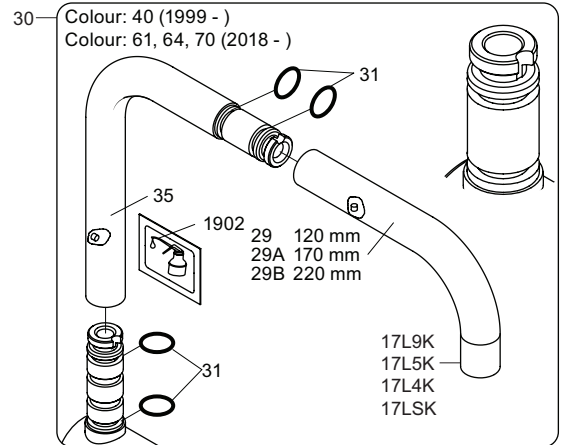

**1**

**2**

VR260

4 mm

**VR260**

Ø45 mm  
Ø1 3/4"  
> Ø32 mm  
> Ø1 1/2"

4

5

KV1L/KV1M

Operation  
Bedienung  
Betjening

Bruk  
Bediening  
Fonctionnement

Colour: 02, 04, 05, 06, 08, 09, 12, 14, 15, 16, 17,  
18, 19, 20, 21, 25, 27, 60, 62, 63, 65, 66

Cu:  
KV1: Ø10  
KV1US: Ø3/8"  
KV1Q: Ø3/8"

- NR.10/L/M: VR20, VR22, VR273/L/M, VR294, VR295  
 VR17L4K: VR15P, VR16L4, VR17L (US Standard)  
 VR17L5K: VR15P, VR16L5, VR17L  
 VR17L9K: VR15P, VR16L9, VR17L  
 VR17LSK: VR15P, VR16LS, VR17L  
 VR30: VR15P, VR16L9, VR17L, VR29, 4xVR31, VR35, VR1902 (F40) (and KV1 from 1972 - 1996)  
 VR132: VR15P, VR16L9, VR17L, 2xVR31, 2xVR558, VR1902 (2013 - 06. 2016)  
 VR133: VR15P, VR16L9, VR17L, VR24, 4xVR31, VR113, VR1902 (1997 - 2012)  
 VR230: VR15P, VR16L9, VR17L, 2xVR118, VR229, VR235, 4xVR558, VR1902 (06-2016 - )  
 VR117K: VR116, VR117, VR118, 2xVR558, VR1902  
 VR277K: VR22, VR269, VR277  
 VR297/L/M: VR20, VR22, VR269, VR273/L/M, VR277, VR294, VR295, VR296  
 VR433: VR261, VR263, VR440, VR442, 2xVR444