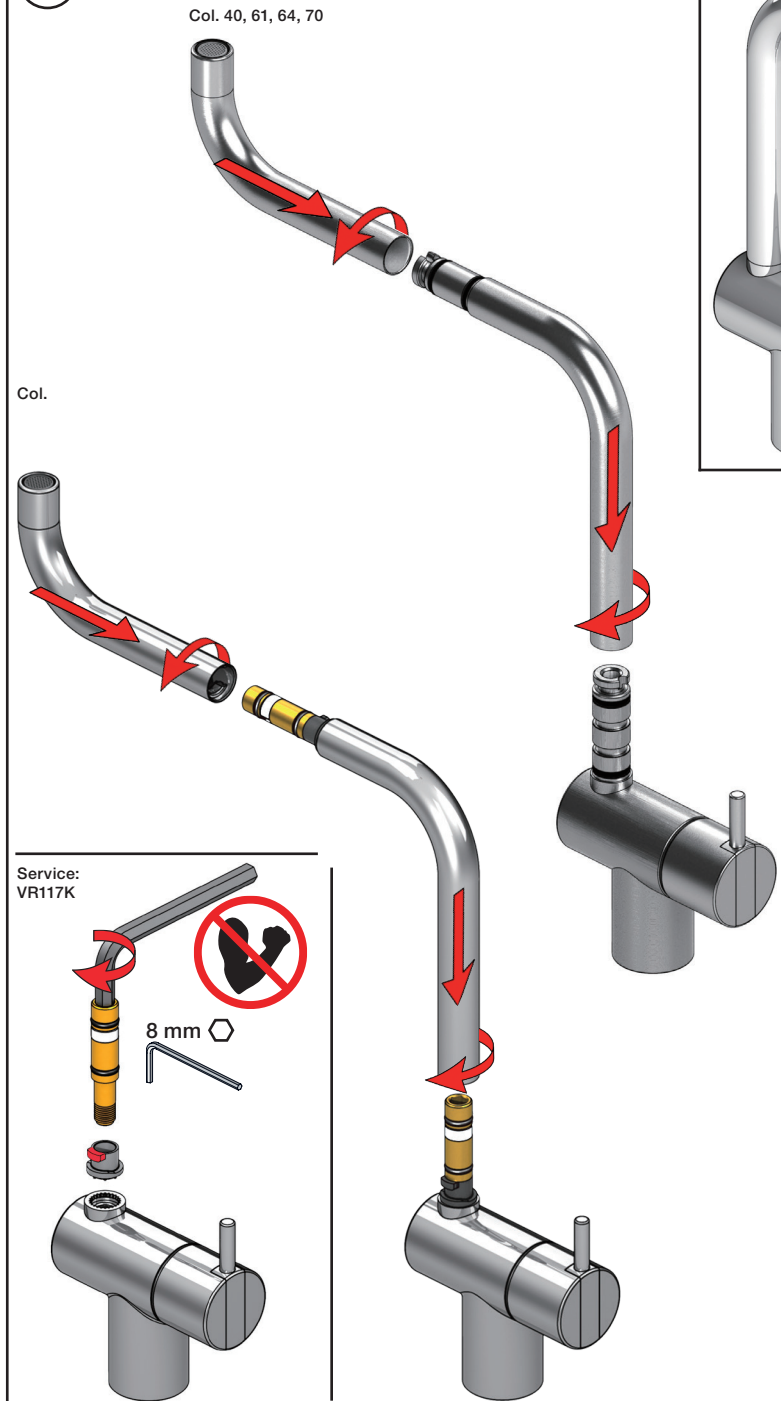

**1**

**2**

VR260

4 mm

**VR260**

Ø45 mm  
Ø1 3/4"  
> Ø32 mm  
> Ø1 1/2"

4

5

KV1L/KV1M

Operation  
Bedienung  
Betjening

Bruk  
Bediening  
Fonctionnement

Colour: 02, 04, 05, 06, 08, 09, 12, 14, 15, 16, 17,  
18, 19, 20, 21, 25, 27, 60, 62, 63, 65, 66

Cu:  
KV1: Ø10  
KV1US: Ø3/8"  
KV1Q: Ø3/8"

- NR.10/L/M: VR20, VR22, VR273/L/M, VR294, VR295  
 VR17L4K: VR15P, VR16L4, VR17L (US Standard)  
 VR17L5K: VR15P, VR16L5, VR17L  
 VR17L9K: VR15P, VR16L9, VR17L  
 VR17LSK: VR15P, VR16LS, VR17L  
 VR30: VR15P, VR16L9, VR17L, VR29, 4xVR31, VR35, VR1902 (F40) (and KV1 from 1972 - 1996)  
 VR132: VR15P, VR16L9, VR17L, 2xVR31, 2xVR558, VR1902 (2013 - 06. 2016)  
 VR133: VR15P, VR16L9, VR17L, VR24, 4xVR31, VR113, VR1902 (1997 - 2012)  
 VR230: VR15P, VR16L9, VR17L, 2xVR118, VR229, VR235, 4xVR558, VR1902 (06-2016 - )  
 VR117K: VR116, VR117, VR118, 2xVR558, VR1902  
 VR277K: VR22, VR269, VR277  
 VR297/L/M: VR20, VR22, VR269, VR273/L/M, VR277, VR294, VR295, VR296  
 VR433: VR261, VR263, VR440, VR442, 2xVR444