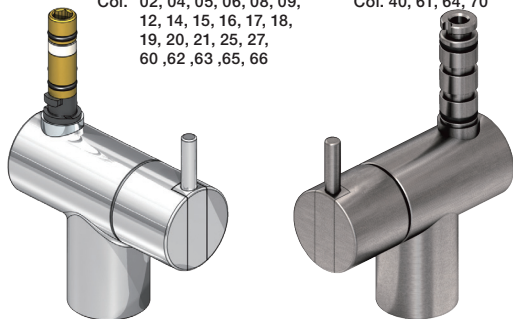

### Data, 3 Bar /43.5 Psi:

	l/min.	Gal/min.
KV1:	9,0	2.4
KV1US:	4,5	1.2

Max. 65°C, 150°F

Col. 02, 04, 05, 06, 08, 09,  
12, 14, 15, 16, 17, 18,  
19, 20, 21, 25, 27,  
60, 62, 63, 65, 66

Col. 40, 61, 64, 70

**1**

**2**

VR260

4 mm

**VR260**

Ø45 mm  
Ø1 3/4"  
> Ø32 mm  
> Ø1 1/2"

4

5

KV1L/KV1M

Operation  
Bedienung  
Betjening

Bruk  
Bediening  
Fonctionnement

Colour: 02, 04, 05, 06, 08, 09, 12, 14, 15, 16, 17,  
18, 19, 20, 21, 25, 27, 60, 62, 63, 65, 66

Cu:  
KV1: Ø10  
KV1US: Ø3/8"  
KV1Q: Ø3/8"

- NR.10/L/M: VR20, VR22, VR273/L/M, VR294, VR295  
 VR17L4K: VR15P, VR16L4, VR17L (US Standard)  
 VR17L5K: VR15P, VR16L5, VR17L  
 VR17L9K: VR15P, VR16L9, VR17L  
 VR17LSK: VR15P, VR16LS, VR17L  
 VR30: VR15P, VR16L9, VR17L, VR29, 4xVR31, VR35, VR1902 (F40) (and KV1 from 1972 - 1996)  
 VR132: VR15P, VR16L9, VR17L, 2xVR31, 2xVR558, VR1902 (2013 - 06. 2016)  
 VR133: VR15P, VR16L9, VR17L, VR24, 4xVR31, VR113, VR1902 (1997 - 2012)  
 VR230: VR15P, VR16L9, VR17L, 2xVR118, VR229, VR235, 4xVR558, VR1902 (06-2016 - )  
 VR117K: VR116, VR117, VR118, 2xVR558, VR1902  
 VR277K: VR22, VR269, VR277  
 VR297/L/M: VR20, VR22, VR269, VR273/L/M, VR277, VR294, VR295, VR296  
 VR433: VR261, VR263, VR440, VR442, 2xVR444