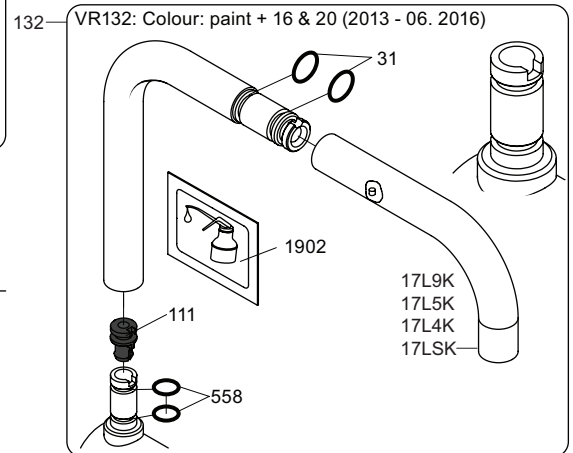

**1**

**2**

VR260

4 mm

**VR260**

Ø45 mm  
Ø1 3/4"  
> Ø32 mm  
> Ø1 1/2"

4

5

KV1L/KV1M

Operation  
Bedienung  
Betjening

Bruk  
Bediening  
Fonctionnement

Colour: 02, 04, 05, 06, 08, 09, 12, 14, 15, 16, 17,  
18, 19, 20, 21, 25, 27, 60, 62, 63, 65, 66

Cu:  
KV1: Ø10  
KV1US: Ø3/8"  
KV1Q: Ø3/8"

- NR.10/L/M: VR20, VR22, VR273/L/M, VR294, VR295  
 VR17L4K: VR15P, VR16L4, VR17L (US Standard)  
 VR17L5K: VR15P, VR16L5, VR17L  
 VR17L9K: VR15P, VR16L9, VR17L  
 VR17LSK: VR15P, VR16LS, VR17L  
 VR30: VR15P, VR16L9, VR17L, VR29, 4xVR31, VR35, VR1902 (F40) (and KV1 from 1972 - 1996)  
 VR132: VR15P, VR16L9, VR17L, 2xVR31, 2xVR558, VR1902 (2013 - 06. 2016)  
 VR133: VR15P, VR16L9, VR17L, VR24, 4xVR31, VR113, VR1902 (1997 - 2012)  
 VR230: VR15P, VR16L9, VR17L, 2xVR118, VR229, VR235, 4xVR558, VR1902 (06-2016 - )  
 VR117K: VR116, VR117, VR118, 2xVR558, VR1902  
 VR277K: VR22, VR269, VR277  
 VR297/L/M: VR20, VR22, VR269, VR273/L/M, VR277, VR294, VR295, VR296  
 VR433: VR261, VR263, VR440, VR442, 2xVR444