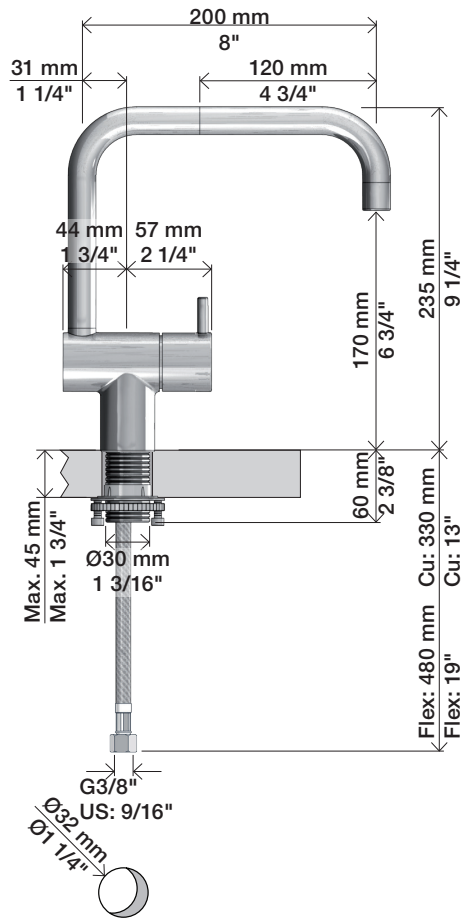

Data, 3 Bar /43.5 Psi:

	l/min.	Gal/min.
KV1:	9,0	2.4
KV1US:	4,5	1.2

Max. 65°C, 150°F