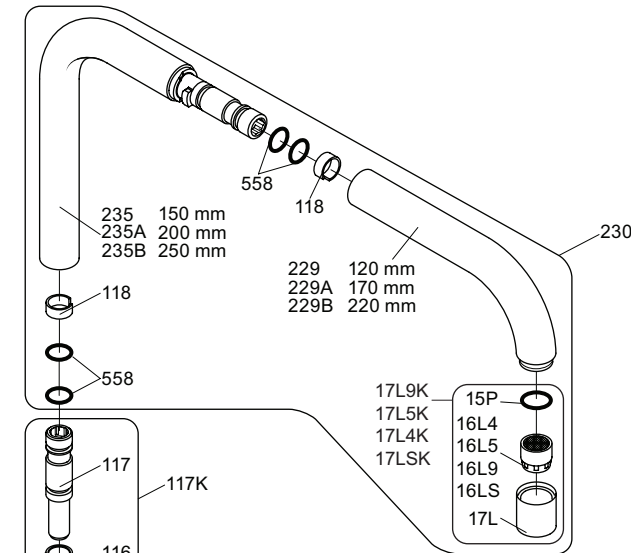

**1**

**2**

VR260

4 mm

**VR260**

Ø45 mm  
Ø1 3/4"  
> Ø32 mm  
> Ø1 1/2"

4

5

KV1L/KV1M

Operation  
Bedienung  
Betjening

Bruk  
Bediening  
Fonctionnement

Colour: 02, 04, 05, 06, 08, 09, 12, 14, 15, 16, 17,  
18, 19, 20, 21, 25, 27, 60, 62, 63, 65, 66

Cu:  
KV1: Ø10  
KV1US: Ø3/8"  
KV1Q: Ø3/8"

- NR.10/L/M: VR20, VR22, VR273/L/M, VR294, VR295  
 VR17L4K: VR15P, VR16L4, VR17L (US Standard)  
 VR17L5K: VR15P, VR16L5, VR17L  
 VR17L9K: VR15P, VR16L9, VR17L  
 VR17LSK: VR15P, VR16LS, VR17L  
 VR30: VR15P, VR16L9, VR17L, VR29, 4xVR31, VR35, VR1902 (F40) (and KV1 from 1972 - 1996)  
 VR132: VR15P, VR16L9, VR17L, 2xVR31, 2xVR558, VR1902 (2013 - 06. 2016)  
 VR133: VR15P, VR16L9, VR17L, VR24, 4xVR31, VR113, VR1902 (1997 - 2012)  
 VR230: VR15P, VR16L9, VR17L, 2xVR118, VR229, VR235, 4xVR558, VR1902 (06-2016 - )  
 VR117K: VR116, VR117, VR118, 2xVR558, VR1902  
 VR277K: VR22, VR269, VR277  
 VR297/L/M: VR20, VR22, VR269, VR273/L/M, VR277, VR294, VR295, VR296  
 VR433: VR261, VR263, VR440, VR442, 2xVR444