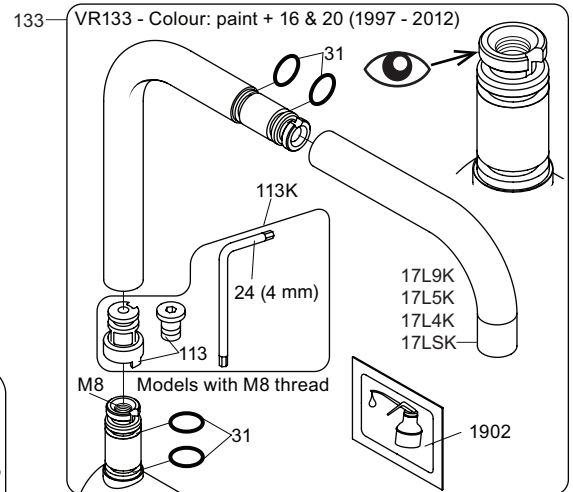

**1**

**2**

VR260

4 mm

**VR260**

Ø45 mm  
Ø1 3/4"  
> Ø32 mm  
> Ø1 1/2"

4

5

KV1L/KV1M

Operation  
Bedienung  
Betjening

Bruk  
Bediening  
Fonctionnement

Colour: 02, 04, 05, 06, 08, 09, 12, 14, 15, 16, 17,  
18, 19, 20, 21, 25, 27, 60, 62, 63, 65, 66

Cu:  
KV1: Ø10  
KV1US: Ø3/8"  
KV1Q: Ø3/8"

- NR.10/L/M: VR20, VR22, VR273/L/M, VR294, VR295  
 VR17L4K: VR15P, VR16L4, VR17L (US Standard)  
 VR17L5K: VR15P, VR16L5, VR17L  
 VR17L9K: VR15P, VR16L9, VR17L  
 VR17LSK: VR15P, VR16LS, VR17L  
 VR30: VR15P, VR16L9, VR17L, VR29, 4xVR31, VR35, VR1902 (F40) (and KV1 from 1972 - 1996)  
 VR132: VR15P, VR16L9, VR17L, 2xVR31, 2xVR558, VR1902 (2013 - 06. 2016)  
 VR133: VR15P, VR16L9, VR17L, VR24, 4xVR31, VR113, VR1902 (1997 - 2012)  
 VR230: VR15P, VR16L9, VR17L, 2xVR118, VR229, VR235, 4xVR558, VR1902 (06-2016 - )  
 VR117K: VR116, VR117, VR118, 2xVR558, VR1902  
 VR277K: VR22, VR269, VR277  
 VR297/L/M: VR20, VR22, VR269, VR273/L/M, VR277, VR294, VR295, VR296  
 VR433: VR261, VR263, VR440, VR442, 2xVR444