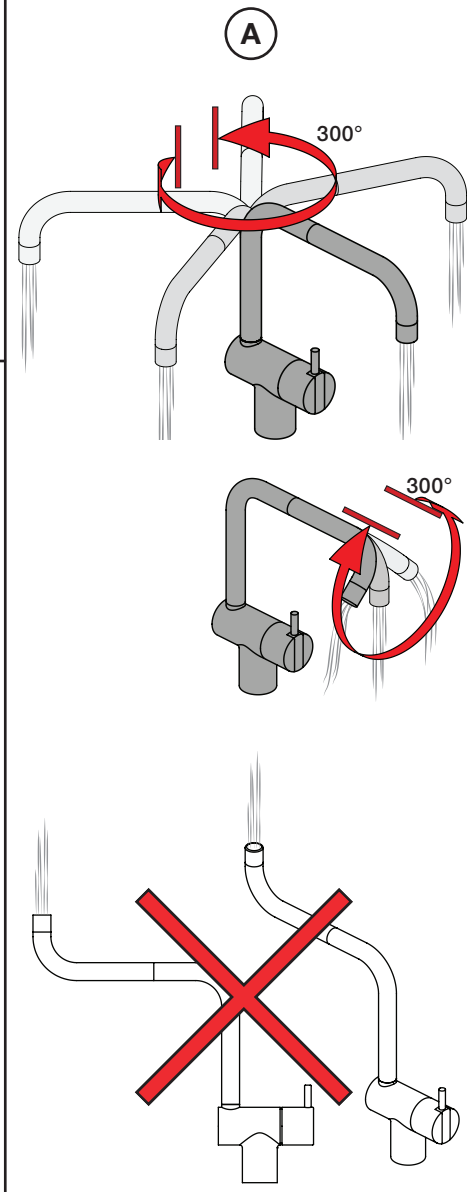

**1**

**2**

VR260

4 mm

**VR260**

Ø45 mm  
Ø1 3/4"  
> Ø32 mm  
> Ø1 1/2"

4

5

KV1L/KV1M

Operation  
Bedienung  
Betjening

Bruk  
Bediening  
Fonctionnement

Colour: 02, 04, 05, 06, 08, 09, 12, 14, 15, 16, 17,  
18, 19, 20, 21, 25, 27, 60, 62, 63, 65, 66

Cu:  
KV1: Ø10  
KV1US: Ø3/8"  
KV1Q: Ø3/8"

- NR.10/L/M: VR20, VR22, VR273/L/M, VR294, VR295  
 VR17L4K: VR15P, VR16L4, VR17L (US Standard)  
 VR17L5K: VR15P, VR16L5, VR17L  
 VR17L9K: VR15P, VR16L9, VR17L  
 VR17LSK: VR15P, VR16LS, VR17L  
 VR30: VR15P, VR16L9, VR17L, VR29, 4xVR31, VR35, VR1902 (F40) (and KV1 from 1972 - 1996)  
 VR132: VR15P, VR16L9, VR17L, 2xVR31, 2xVR558, VR1902 (2013 - 06. 2016)  
 VR133: VR15P, VR16L9, VR17L, VR24, 4xVR31, VR113, VR1902 (1997 - 2012)  
 VR230: VR15P, VR16L9, VR17L, 2xVR118, VR229, VR235, 4xVR558, VR1902 (06-2016 - )  
 VR117K: VR116, VR117, VR118, 2xVR558, VR1902  
 VR277K: VR22, VR269, VR277  
 VR297/L/M: VR20, VR22, VR269, VR273/L/M, VR277, VR294, VR295, VR296  
 VR433: VR261, VR263, VR440, VR442, 2xVR444